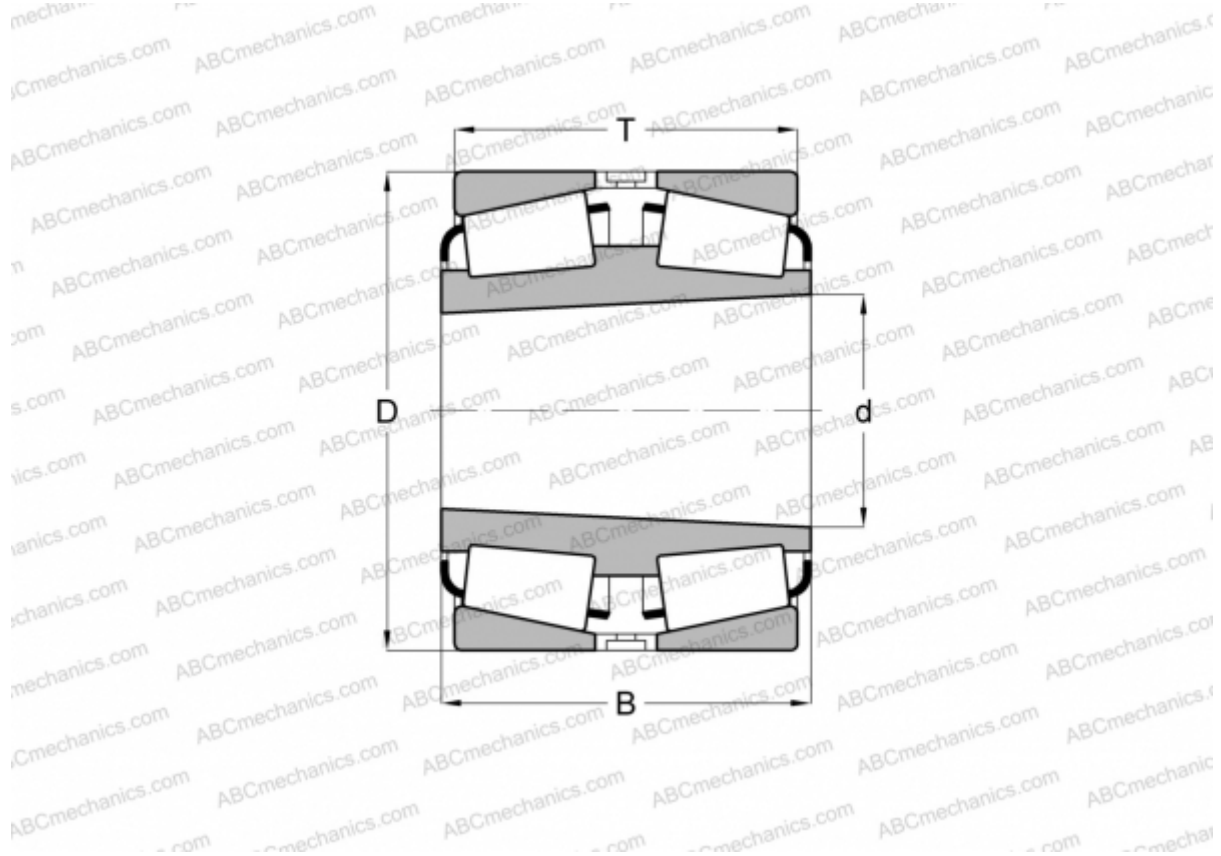

## M249746TD/M249710 TIMKEN

Tapered roller bearings

TYPE: Roller bearings, Tapered, Double row, Type TDIIIT, double inner ring, tapered inner bore

### Technical specification

#### DIMENSIONS, MM

d	252,412
D	358,775
B	139,700
T	130,175

**WEIGHT, KG** 45,970

**MANUFACTURER** [TIMKEN](#)