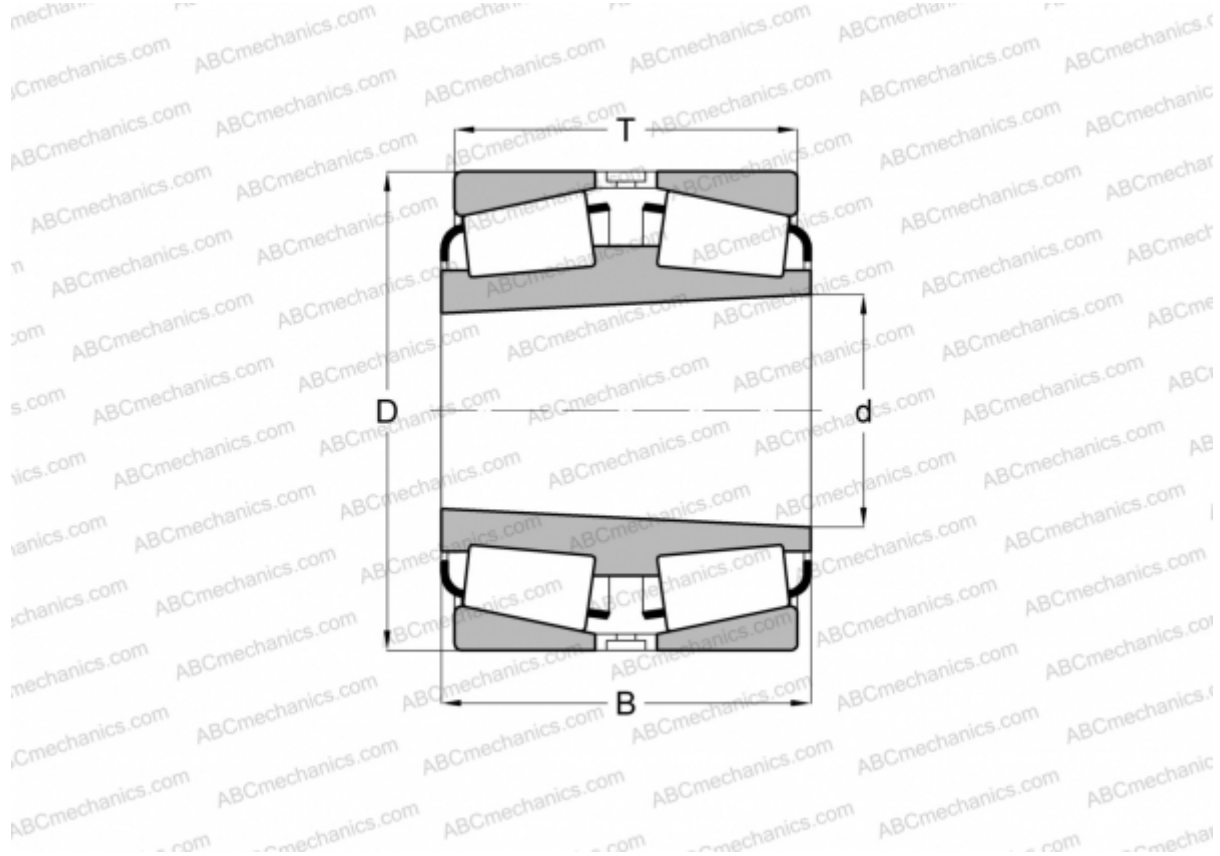

EE221039TD/221575 TIMKEN

Tapered roller bearings

TYPE: Roller bearings, Tapered, Double row, Type TDIIIT, double inner ring, tapered inner bore

Technical specification

DIMENSIONS, MM

| | |
|---|---------|
| d | 263,525 |
| D | 400,050 |
| B | 192,088 |
| T | 196,847 |

WEIGHT, KG 70,690

MANUFACTURER [TIMKEN](#)