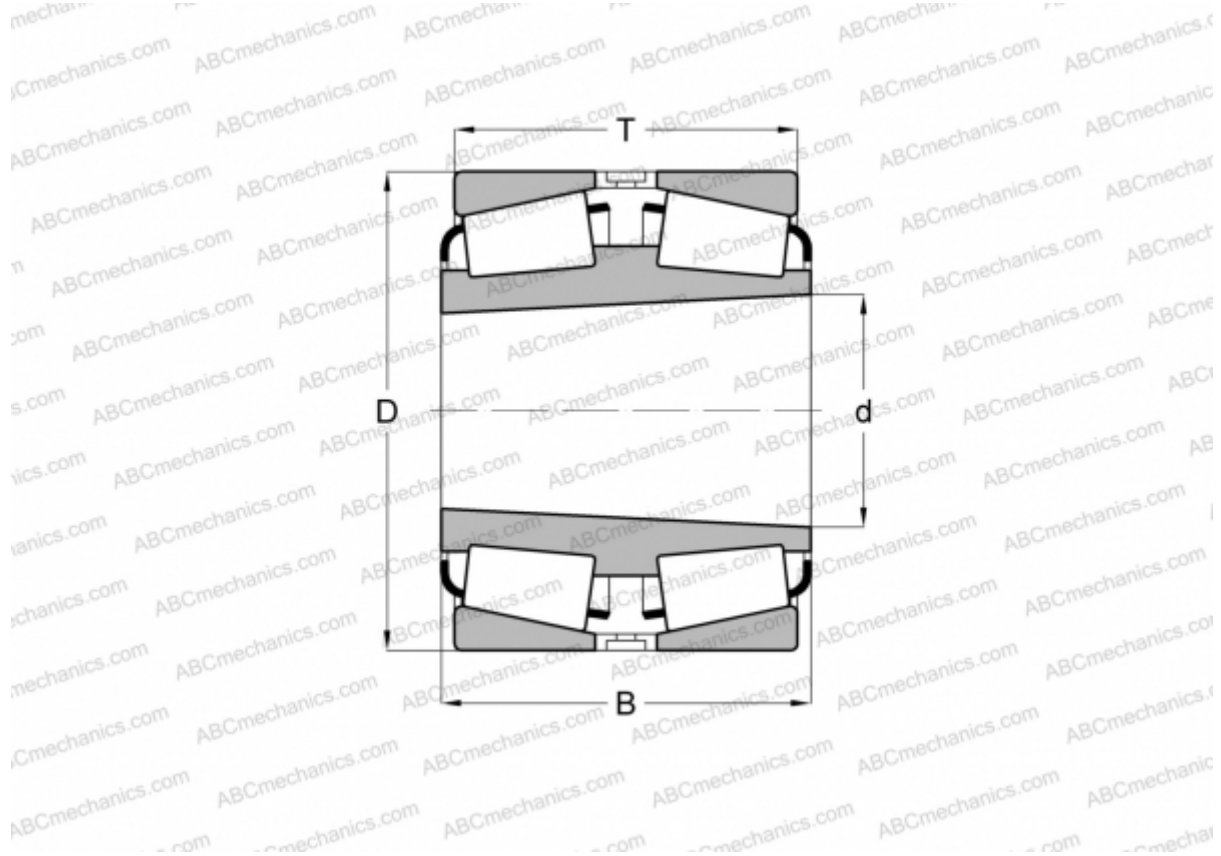

EE128113TD/128161 TIMKEN

Tapered roller bearings

TYPE: Roller bearings, Tapered, Double row, Type TDIIIT, double inner ring, tapered inner bore

Technical specification

DIMENSIONS, MM

d	280,000
D	409,981
B	206,375
T	206,375

WEIGHT, KG 78,150

MANUFACTURER [TIMKEN](#)