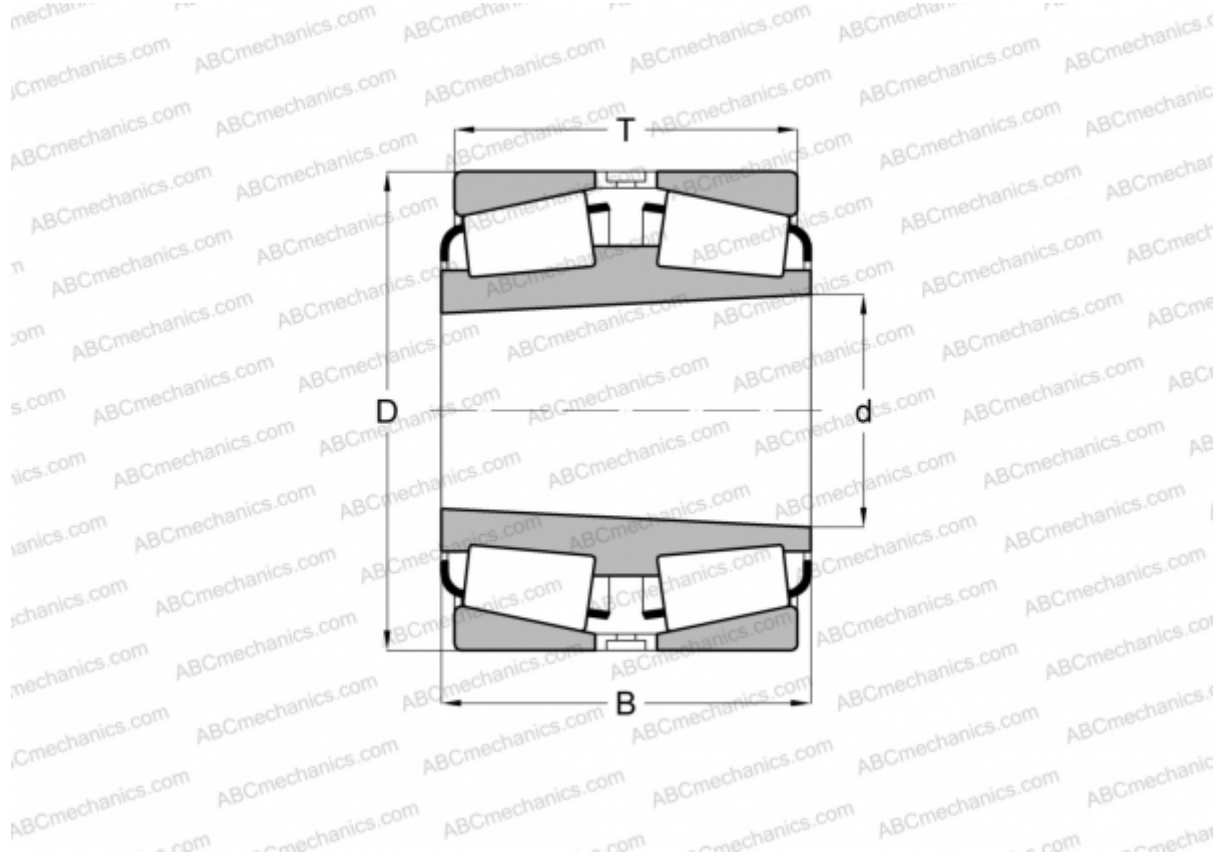

## HH258249TD/HH258210 TIMKEN

Tapered roller bearings

TYPE: Roller bearings, Tapered, Double row, Type TDIIIT, double inner ring, tapered inner bore

### Technical specification

#### DIMENSIONS, MM

d	303,212
D	495,300
B	263,525
T	263,525

**WEIGHT, KG** 224,540

**MANUFACTURER** [TIMKEN](#)