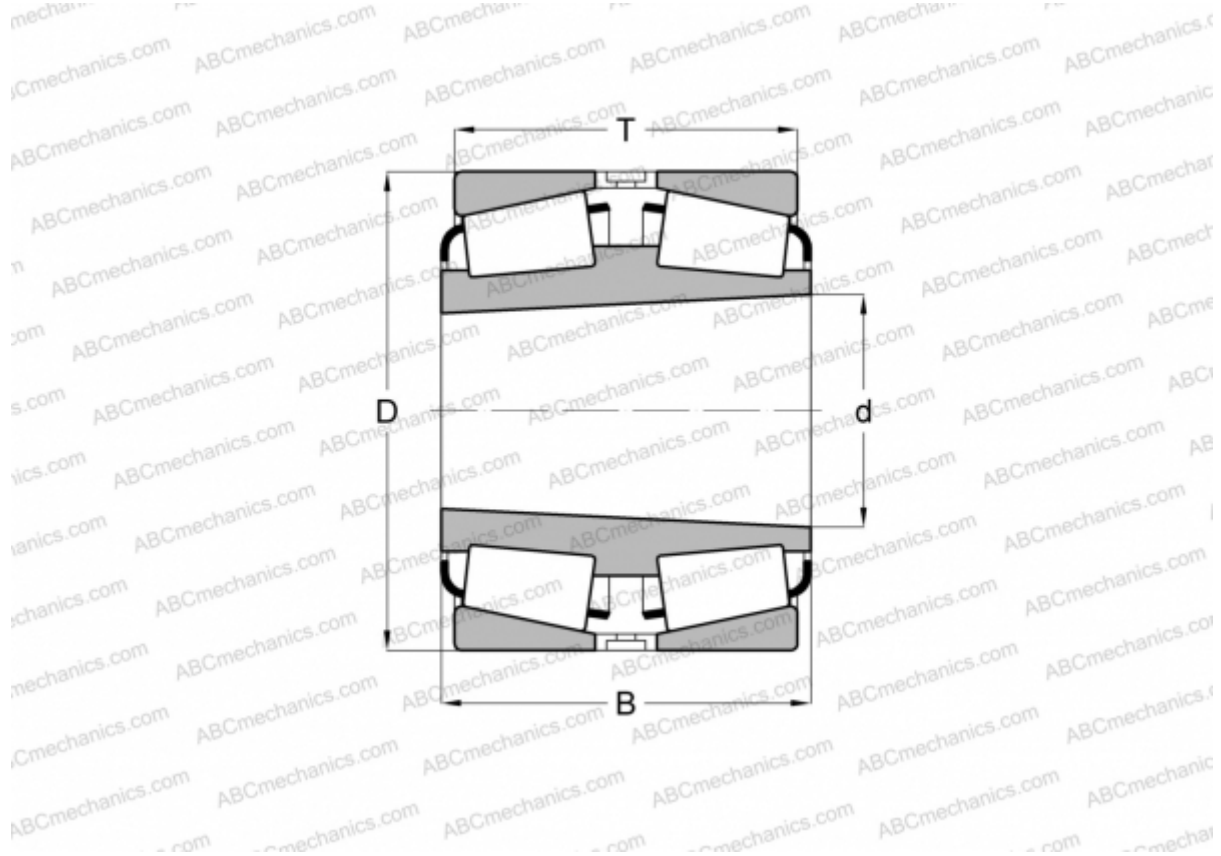

## NP868174/329172 TIMKEN

Tapered roller bearings

TYPE: Roller bearings, Tapered, Double row, Type TDIIIT, double inner ring, tapered inner bore

### Technical specification

#### DIMENSIONS, MM

d	304,655
D	438,048
B	131,762
T	131,762

**WEIGHT, KG** 65,380

**MANUFACTURER** [TIMKEN](#)