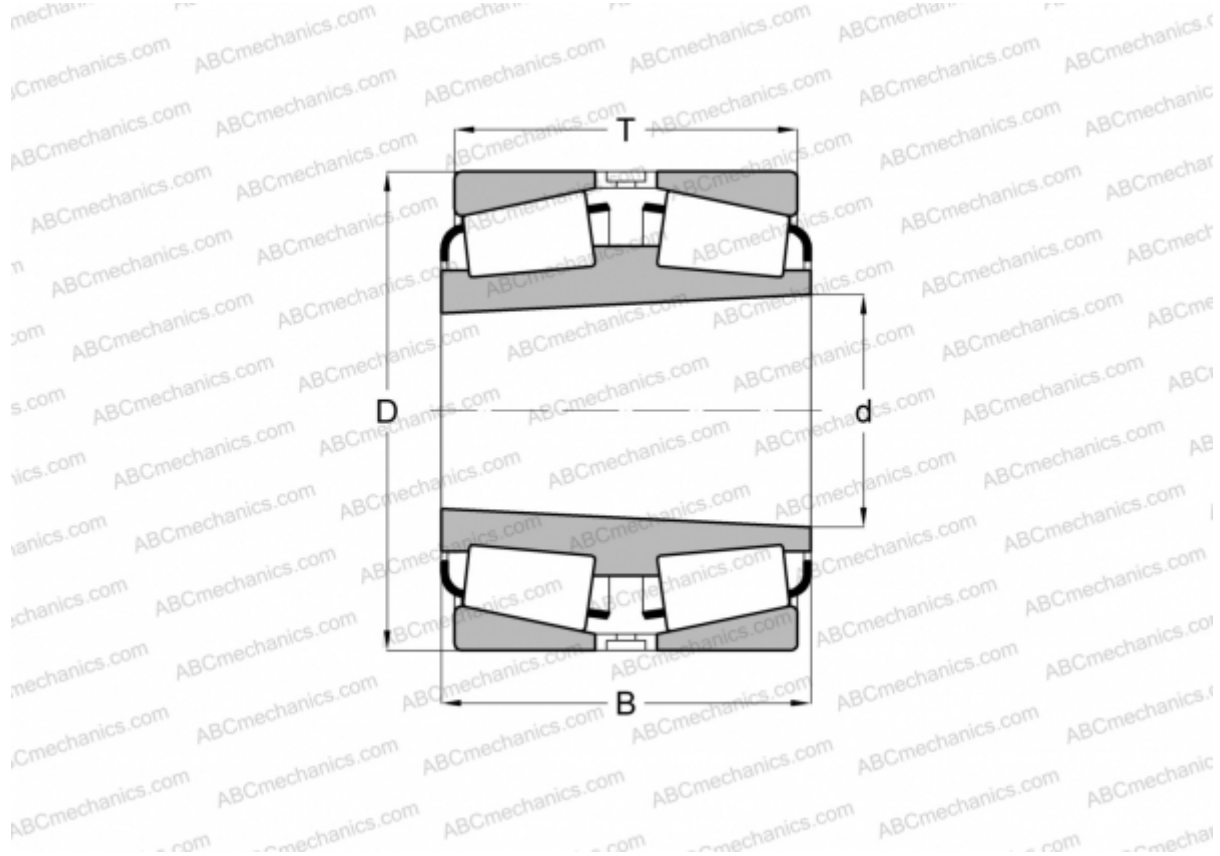

## HM261049TD/HM261010 TIMKEN

Tapered roller bearings

TYPE: Roller bearings, Tapered, Double row, Type TDIIIT, double inner ring, tapered inner bore

### Technical specification

#### DIMENSIONS, MM

d	333,375
D	469,900
B	166,688
T	166,688

**WEIGHT, KG** 97,710

**MANUFACTURER** [TIMKEN](#)