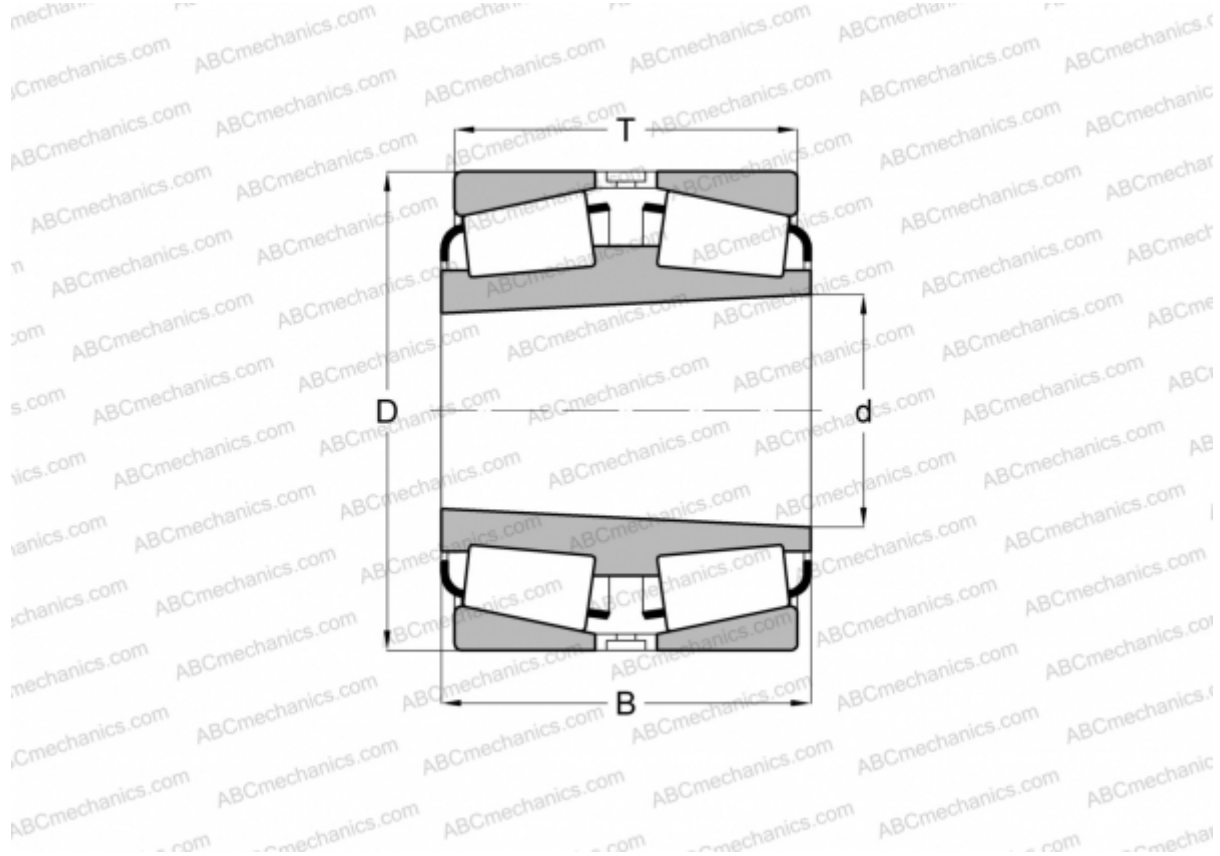

M268743TD/M268710 TIMKEN

Tapered roller bearings

TYPE: Roller bearings, Tapered, Double row, Type TDIIIT, double inner ring, tapered inner bore

Technical specification

DIMENSIONS, MM

d	406,400
D	590,550
B	209,550
T	209,550

WEIGHT, KG 214,220

MANUFACTURER [TIMKEN](#)