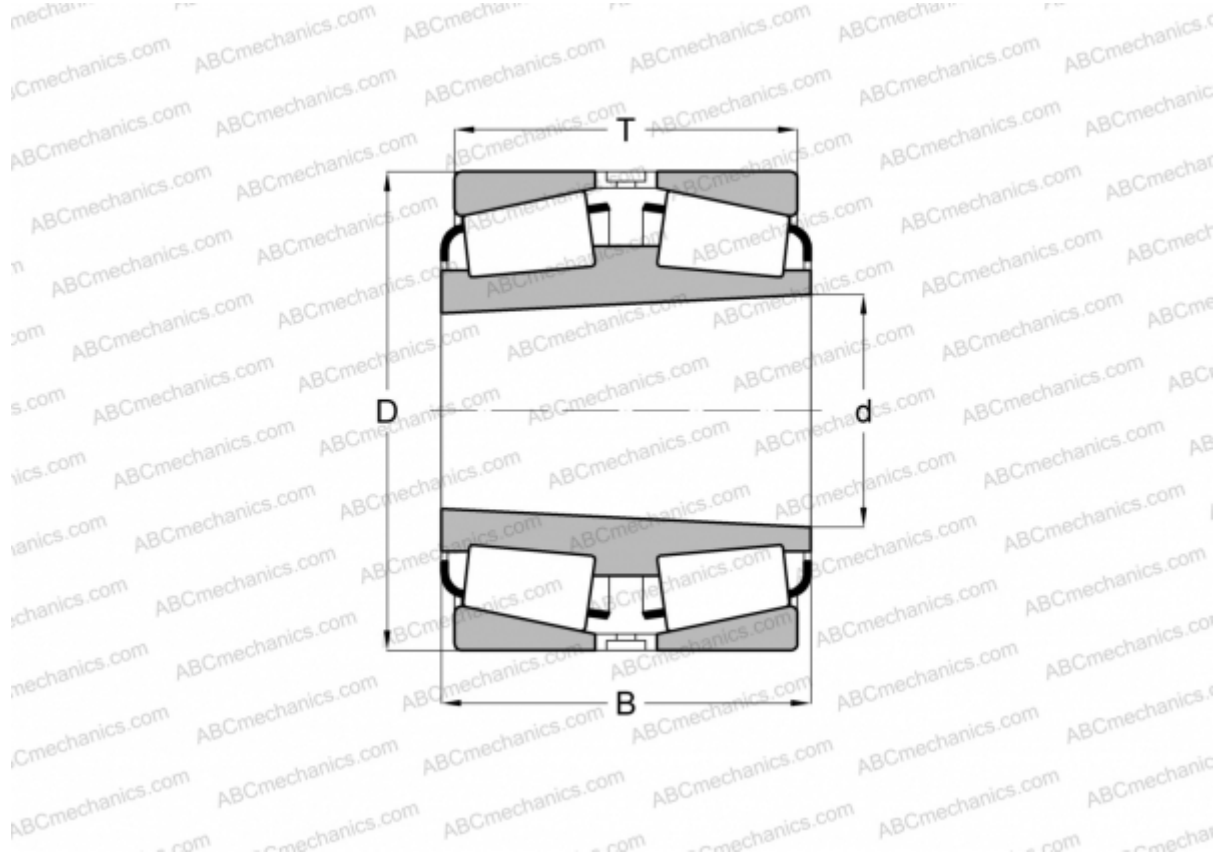

M268749TD/M268710 TIMKEN

Tapered roller bearings

TYPE: Roller bearings, Tapered, Double row, Type TDIIIT, double inner ring, tapered inner bore

Technical specification

DIMENSIONS, MM

d	415,925
D	590,550
B	209,550
T	209,550

WEIGHT, KG 198,810

MANUFACTURER [TIMKEN](#)