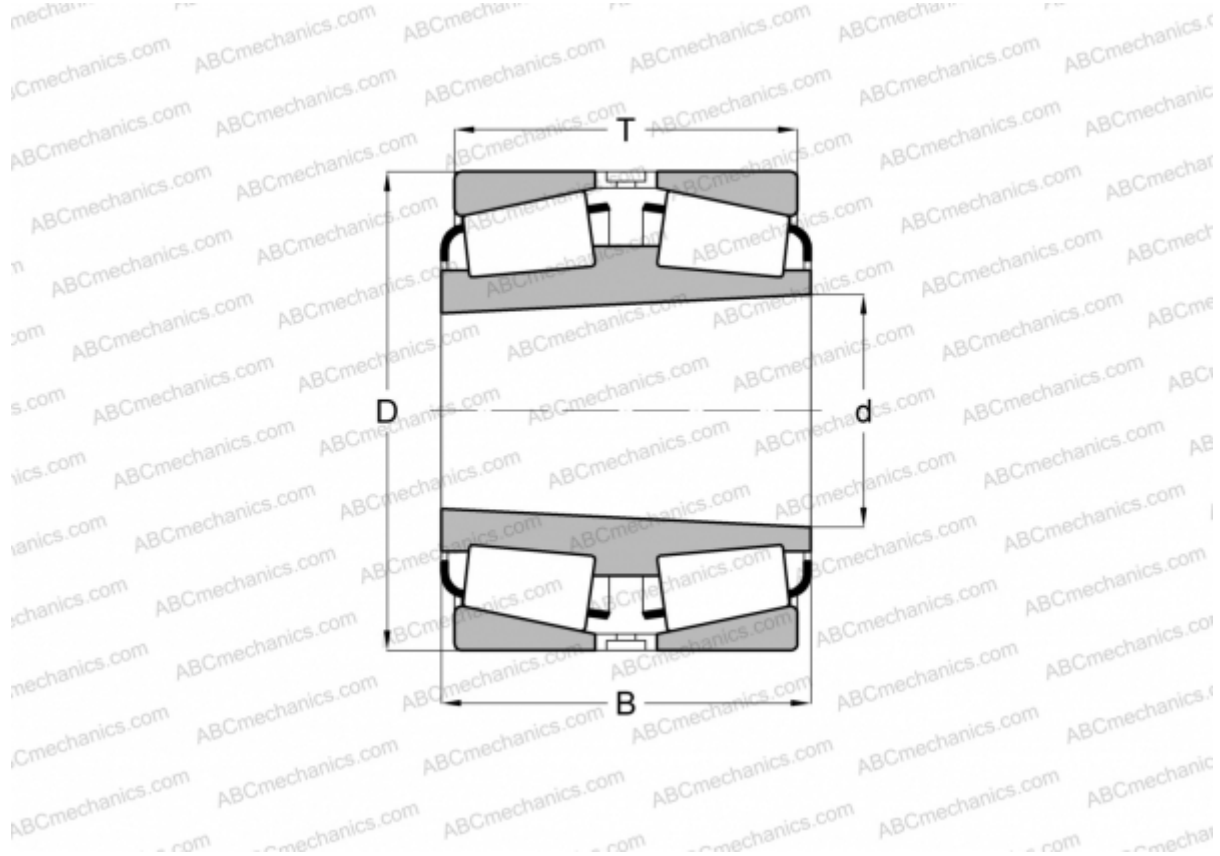

EE726182TD/726287 TIMKEN

Tapered roller bearings

TYPE: Roller bearings, Tapered, Double row, Type TDIIIT, double inner ring, tapered inner bore

Technical specification

DIMENSIONS, MM

d	457,200
D	730,148
B	330,200
T	330,200

WEIGHT, KG 517,730

MANUFACTURER [TIMKEN](#)