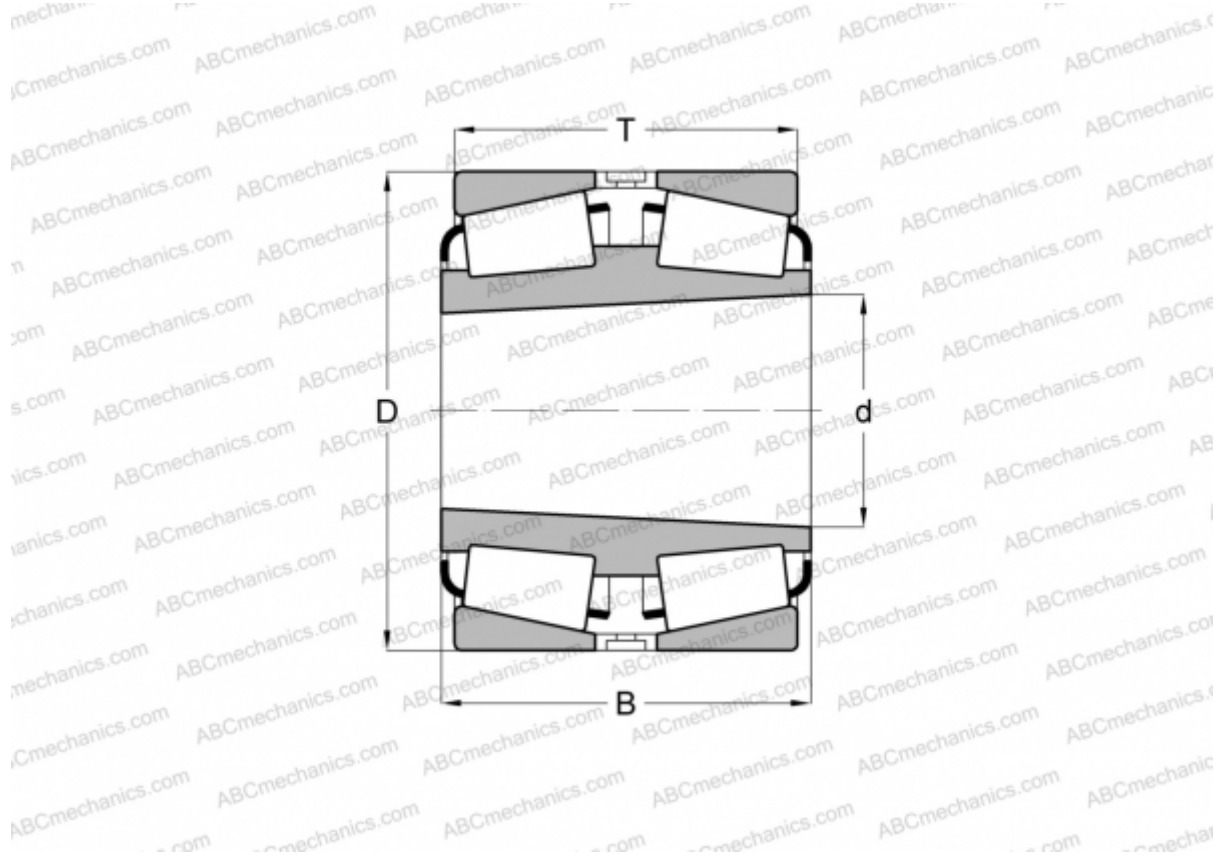

M272749TD/M272710 TIMKEN

Tapered roller bearings

TYPE: Roller bearings, Tapered, Double row, Type TDIIIT, double inner ring, tapered inner bore

Technical specification

DIMENSIONS, MM

| | |
|---|---------|
| d | 479,425 |
| D | 679,450 |
| B | 238,125 |
| T | 238,125 |

WEIGHT, KG 303,330

MANUFACTURER [TIMKEN](#)