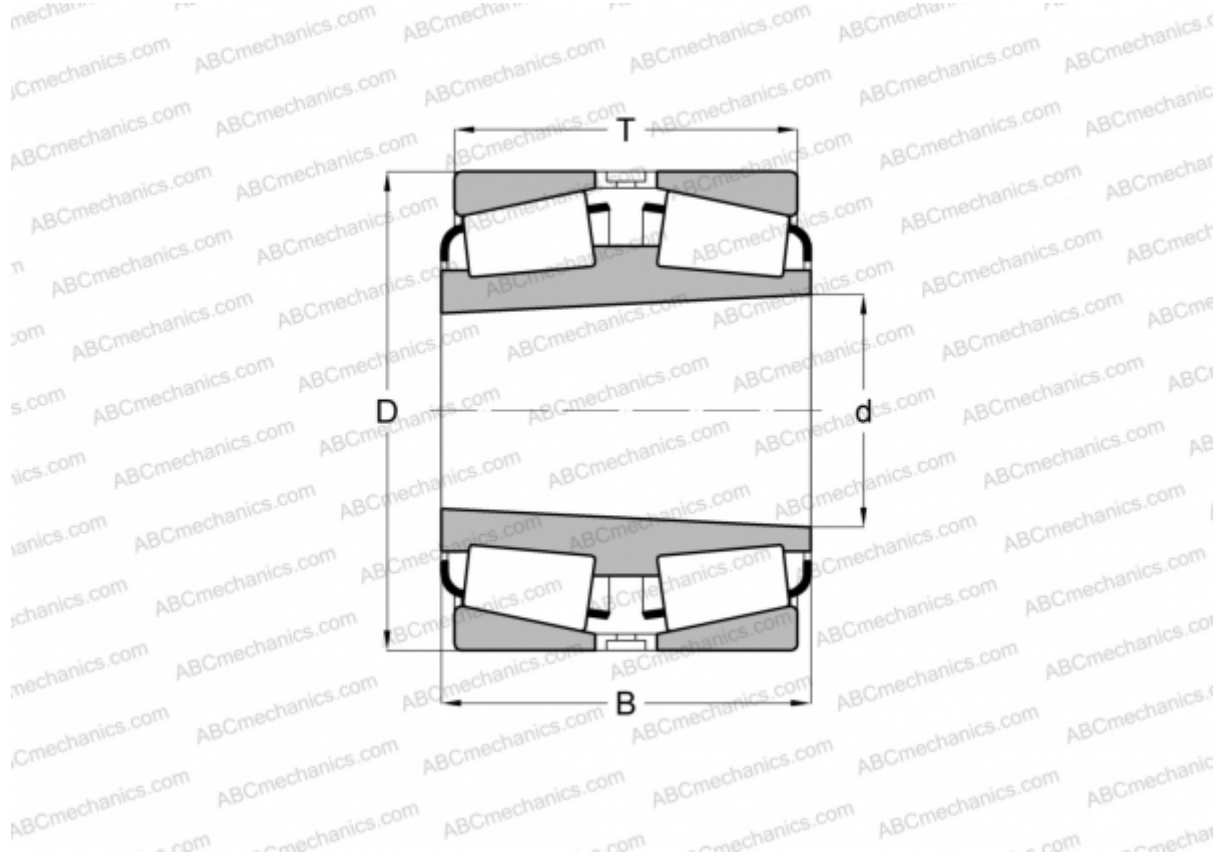

M274149TD/M274110 TIMKEN

Tapered roller bearings

TYPE: Roller bearings, Tapered, Double row, Type TDIIIT, double inner ring, tapered inner bore

Technical specification

DIMENSIONS, MM

d	501,650
D	711,200
B	250,825
T	250,825

WEIGHT, KG 346,760

MANUFACTURER [TIMKEN](#)