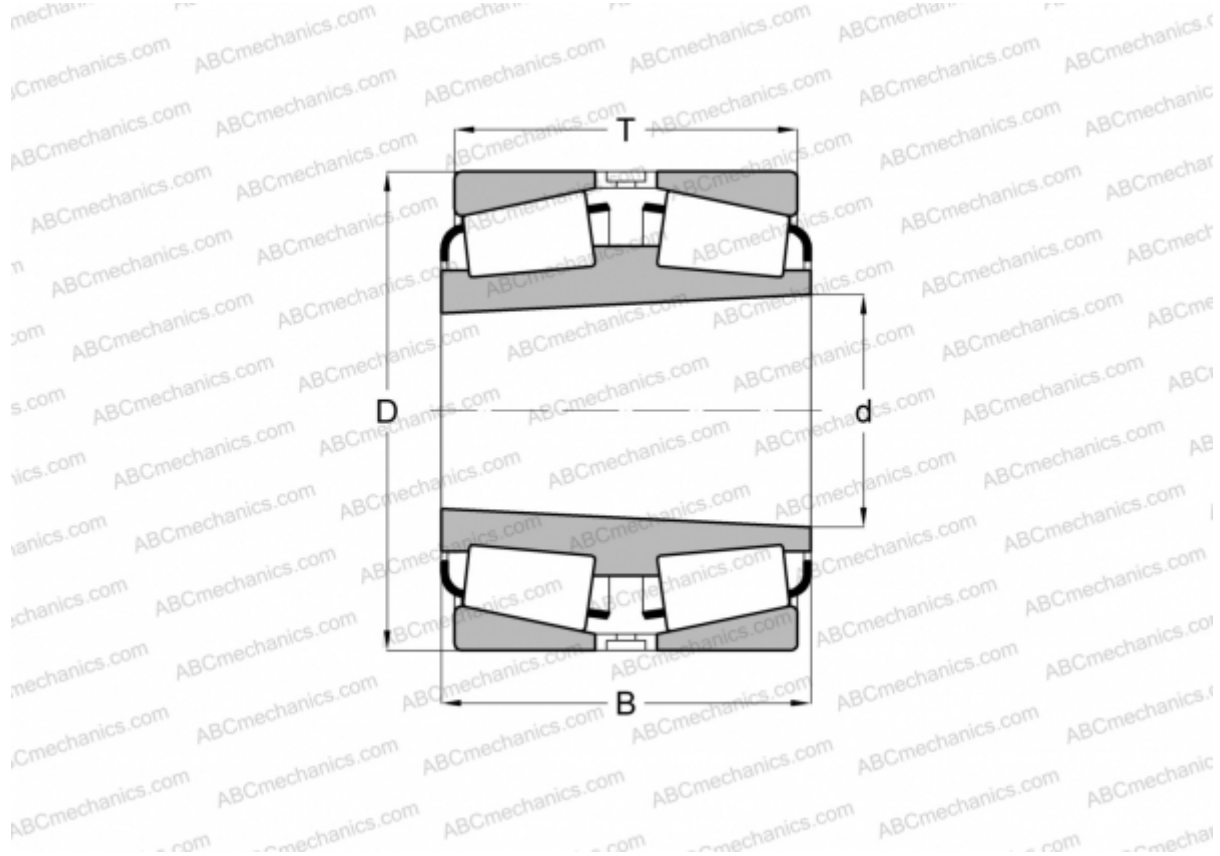

## M275349TD/M275310 TIMKEN

Tapered roller bearings

TYPE: Roller bearings, Tapered, Double row, Type TDIIIT, double inner ring, tapered inner bore

### Technical specification

#### DIMENSIONS, MM

d	519,112
D	736,600
B	258,762
T	258,762

**WEIGHT, KG** 391,960

**MANUFACTURER** [TIMKEN](#)