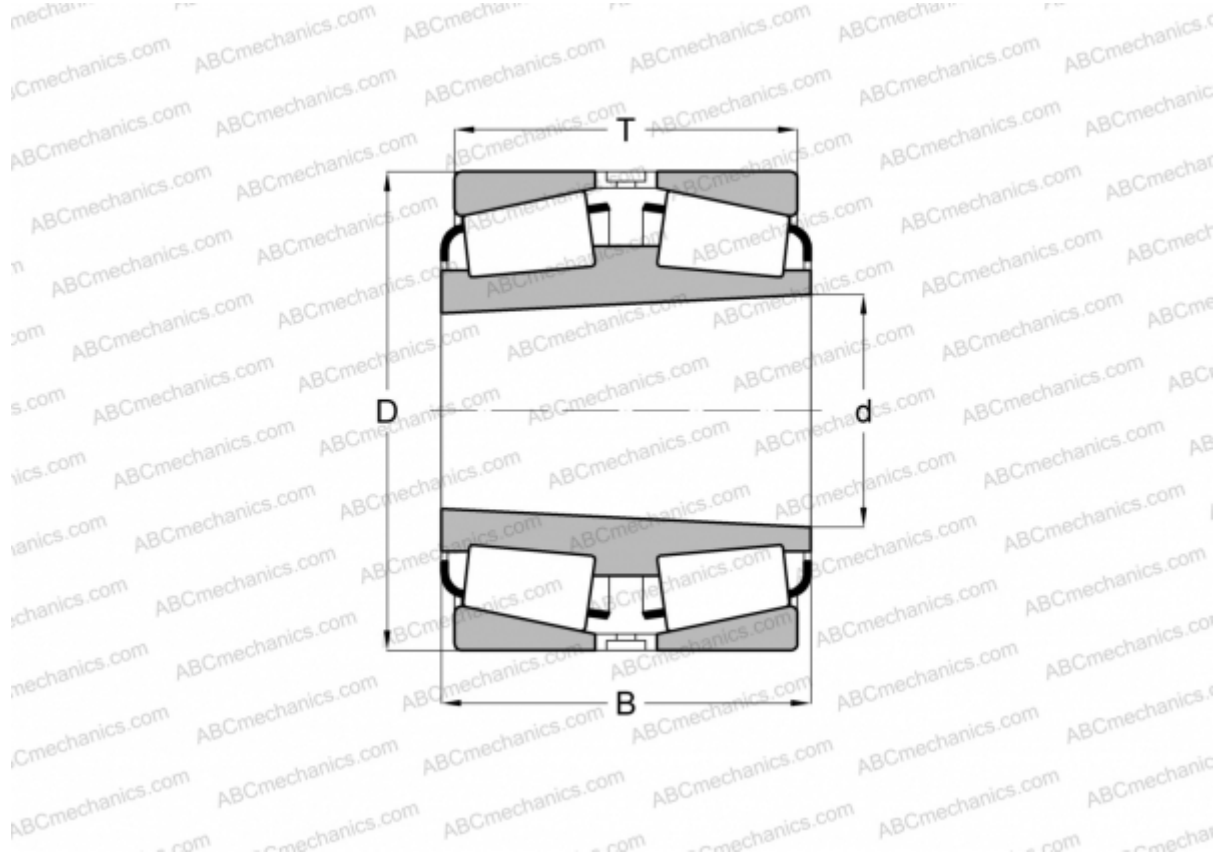

## M278748TD/M278710 TIMKEN

Tapered roller bearings

TYPE: Roller bearings, Tapered, Double row, Type TDIIIT, double inner ring, tapered inner bore

### Technical specification

#### DIMENSIONS, MM

d	571,500
D	812,800
B	296,862
T	285,750

**WEIGHT, KG** 520,850

**MANUFACTURER** [TIMKEN](#)