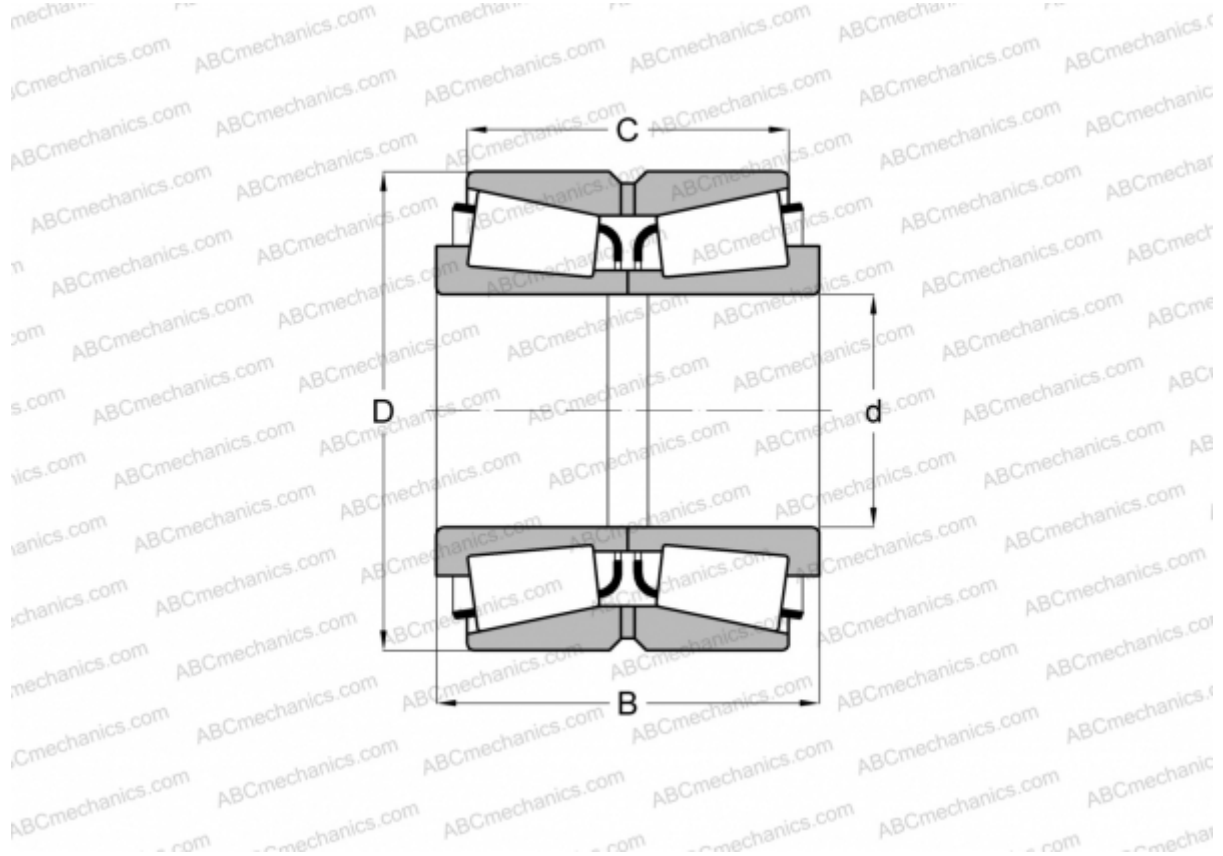

## NA05075/05185D TIMKEN

Tapered roller bearings

TYPE: Roller bearings, Tapered, Double row, Type TNA, non-adjustable double-row bearing

### Technical specification

#### DIMENSIONS, MM

d	19,050
D	47,000
B	31,750
C	25,212

**WEIGHT, KG** 0,230

**MANUFACTURER** [TIMKEN](#)