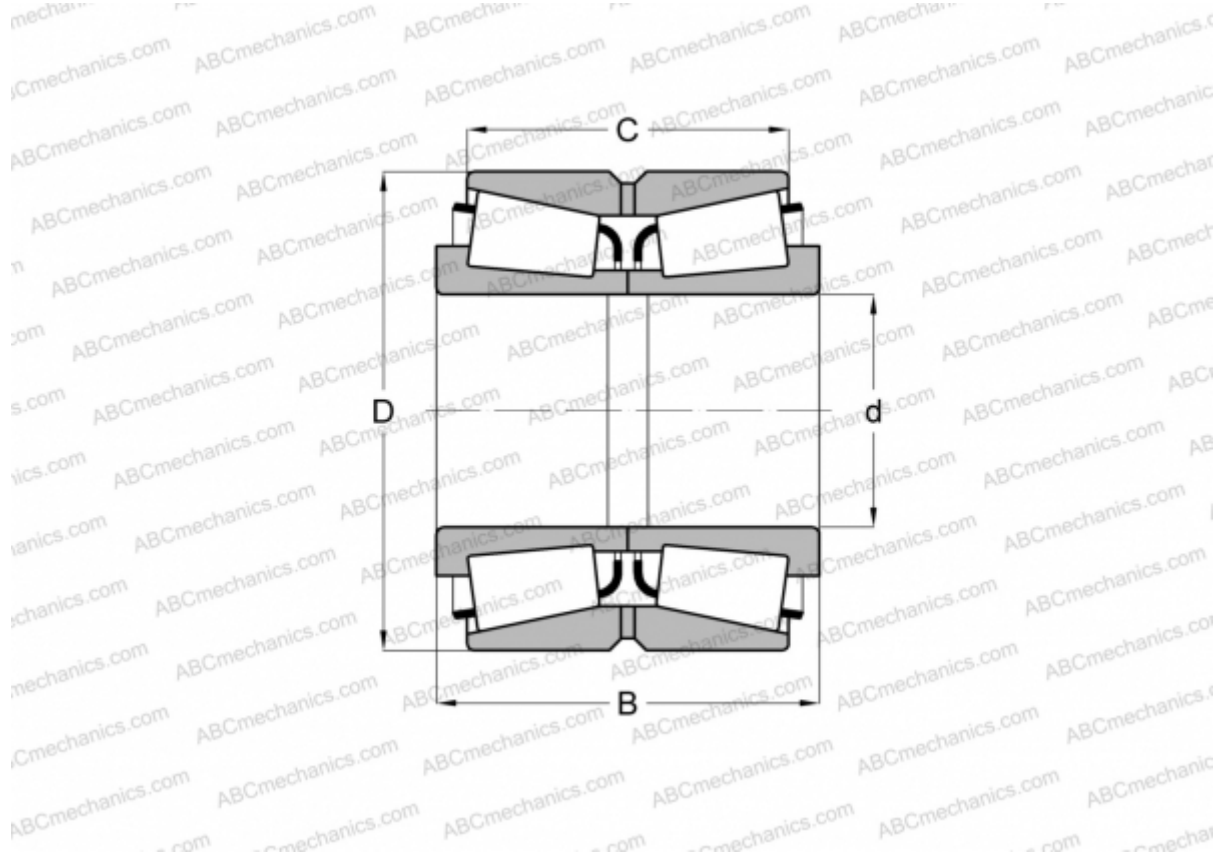

NA17098/17245D TIMKEN

Tapered roller bearings

TYPE: Roller bearings, Tapered, Double row, Type TNA, non-adjustable double-row bearing

Technical specification

DIMENSIONS, MM

d	24,981
D	62,000
B	39,688
C	36,258

WEIGHT, KG 0,620

MANUFACTURER [TIMKEN](#)