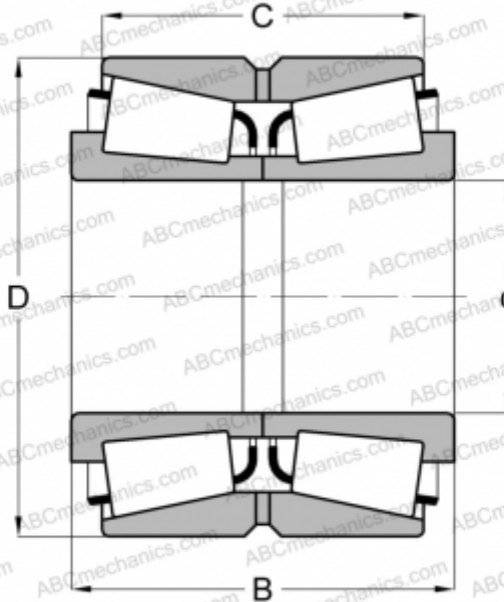

## NA41125/41294D TIMKEN

Tapered roller bearings

TYPE: Roller bearings, Tapered, Double row, Type TNA, non-adjustable double-row bearing

### Technical specification

#### DIMENSIONS, MM

d	28,575
D	74,612
B	55,565
C	41,275

**WEIGHT, KG** 1,120

**MANUFACTURER** [TIMKEN](#)