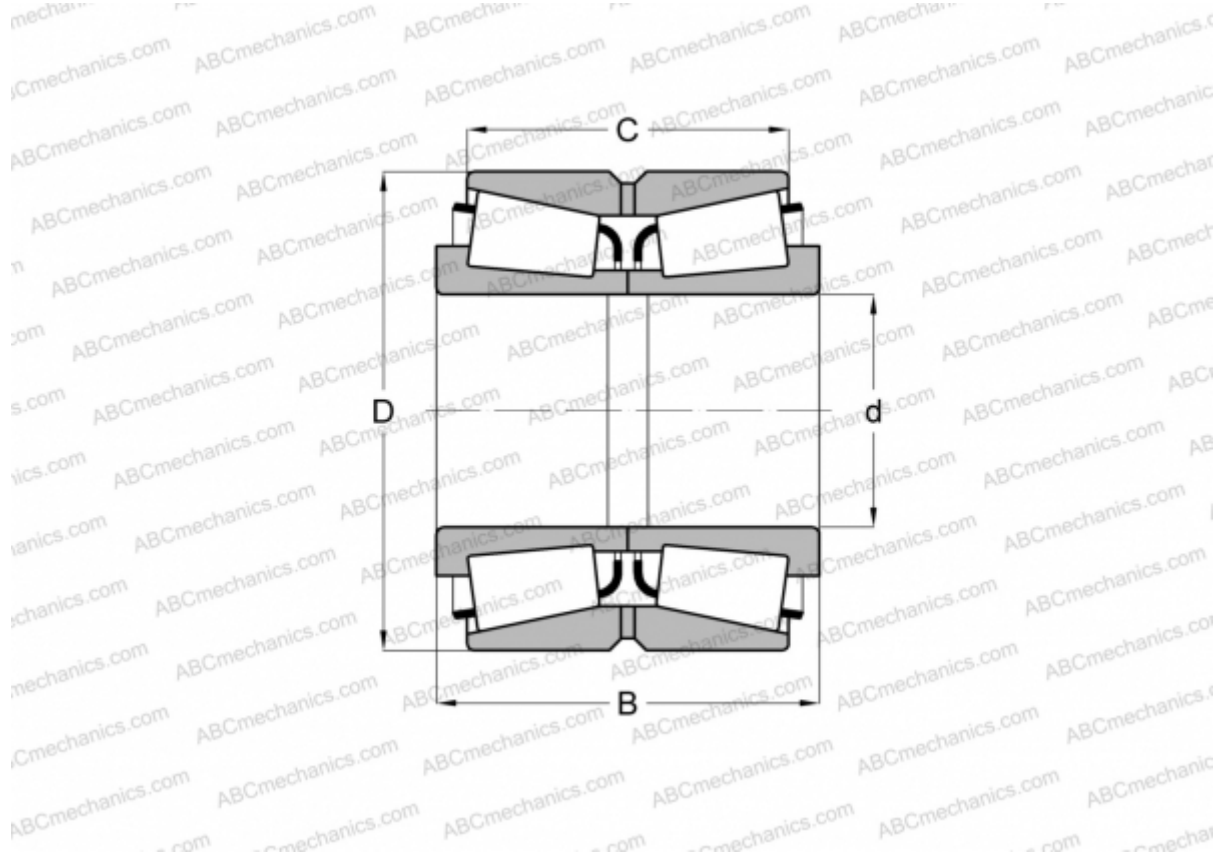

NA08125/28231D TIMKEN

Tapered roller bearings

TYPE: Roller bearings, Tapered, Double row, Type TNA, non-adjustable double-row bearing

Technical specification

DIMENSIONS, MM

d	31,750
D	58,738
B	32,542
C	24,608

WEIGHT, KG 0,350

MANUFACTURER [TIMKEN](#)