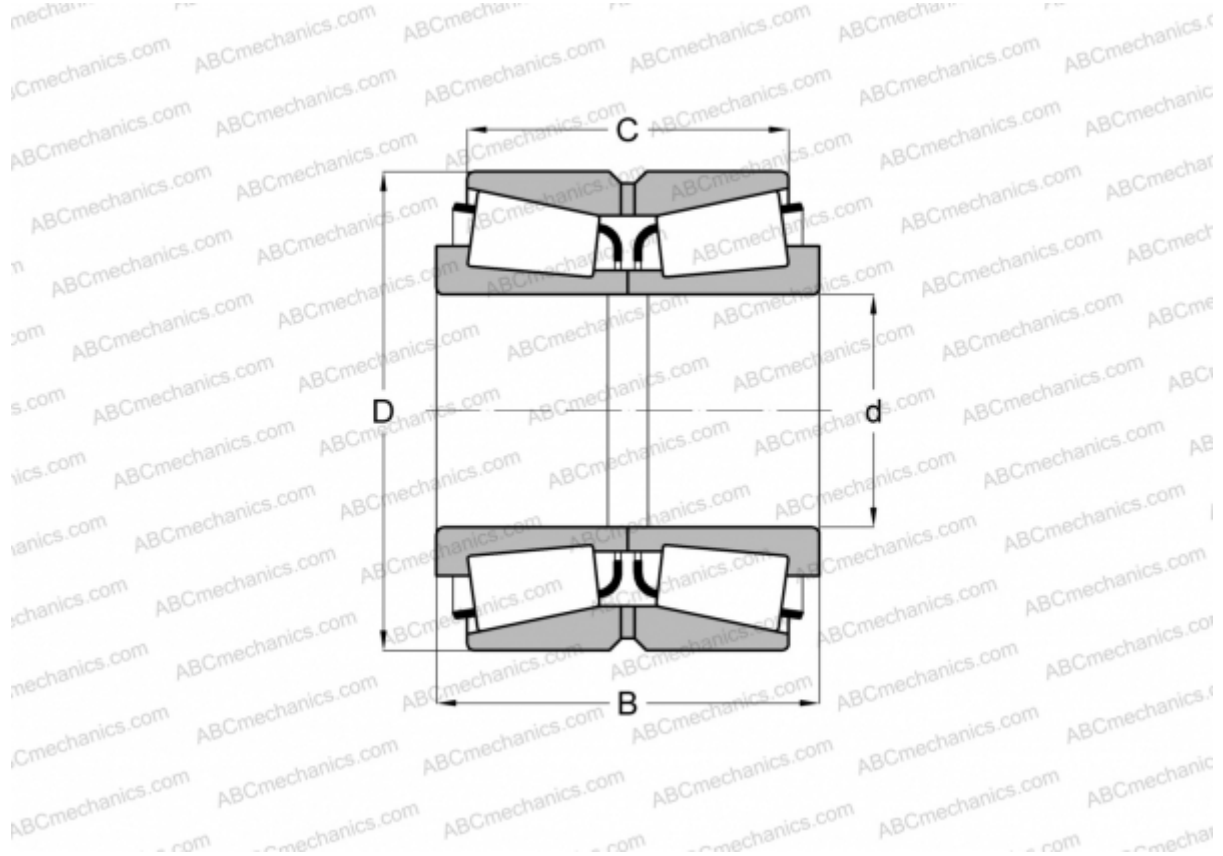

## NA43131/43319D TIMKEN

Tapered roller bearings

TYPE: Roller bearings, Tapered, Double row, Type TNA, non-adjustable double-row bearing

### Technical specification

#### DIMENSIONS, MM

d	33,337
D	80,962
B	55,562
C	39,688

**WEIGHT, KG** 1,280

**MANUFACTURER** [TIMKEN](#)