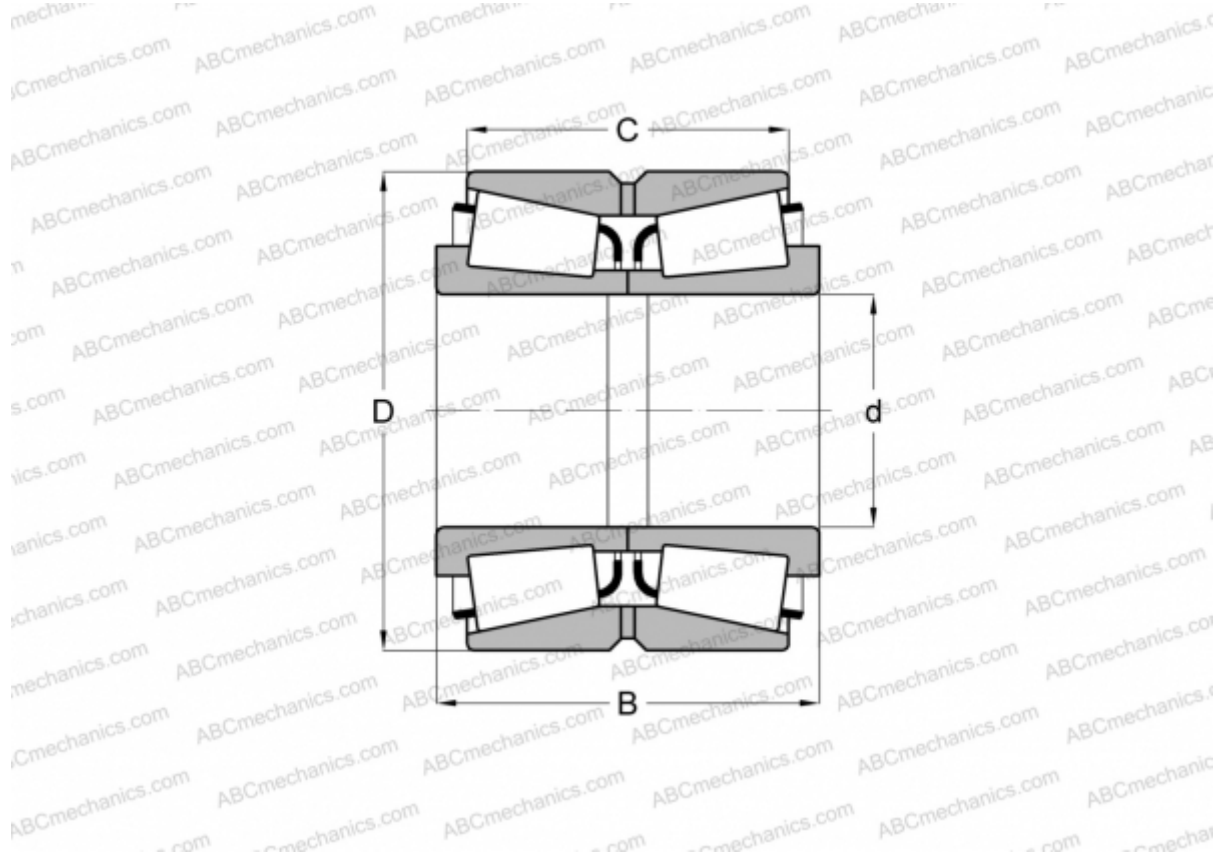

## NA14138/14276D TIMKEN

Tapered roller bearings

TYPE: Roller bearings, Tapered, Double row, Type TNA, non-adjustable double-row bearing

### Technical specification

#### DIMENSIONS, MM

d	34,925
D	69,012
B	46,040
C	38,100

**WEIGHT, KG** 0,700

**MANUFACTURER** [TIMKEN](#)