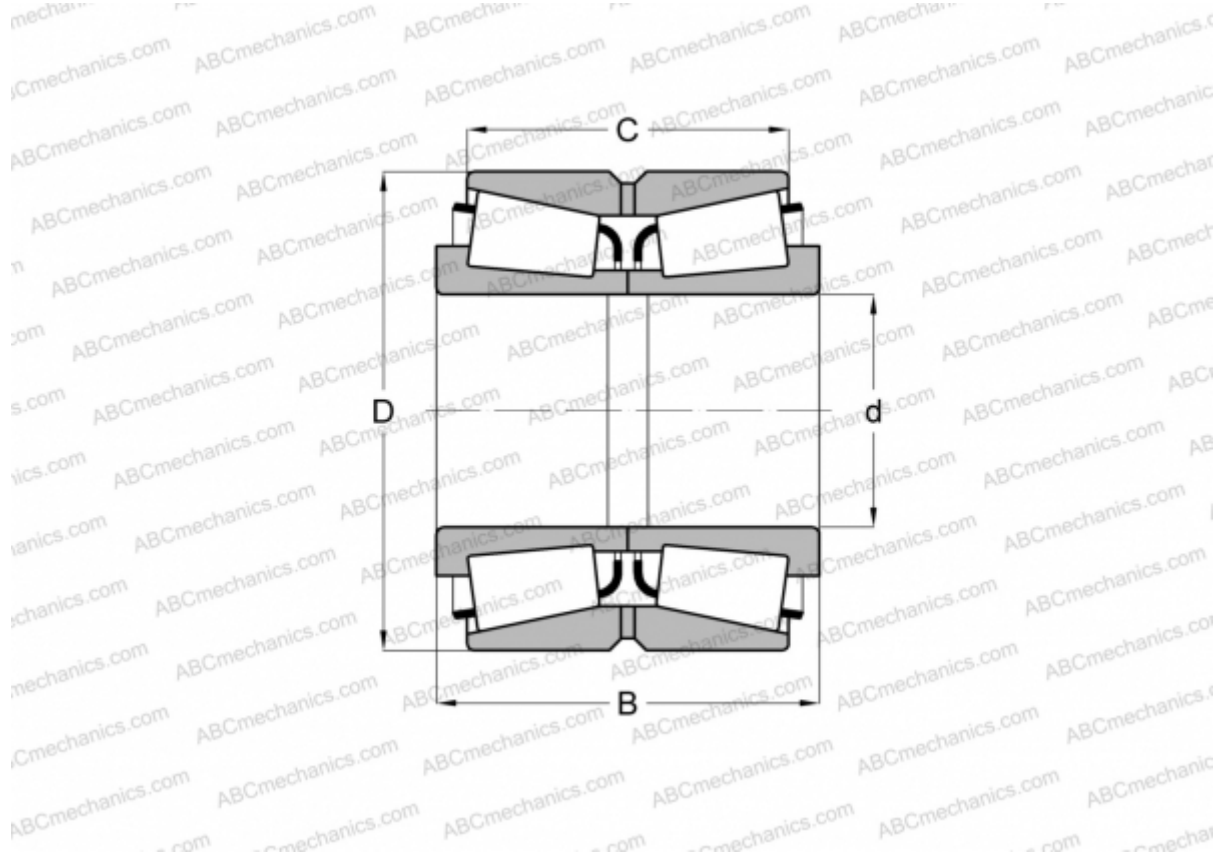

NA13687/13621D TIMKEN

Tapered roller bearings

TYPE: Roller bearings, Tapered, Double row, Type TNA, non-adjustable double-row bearing

Technical specification

DIMENSIONS, MM

d	38,100
D	69,012
B	46,035
C	38,100

WEIGHT, KG 0,670

MANUFACTURER [TIMKEN](#)