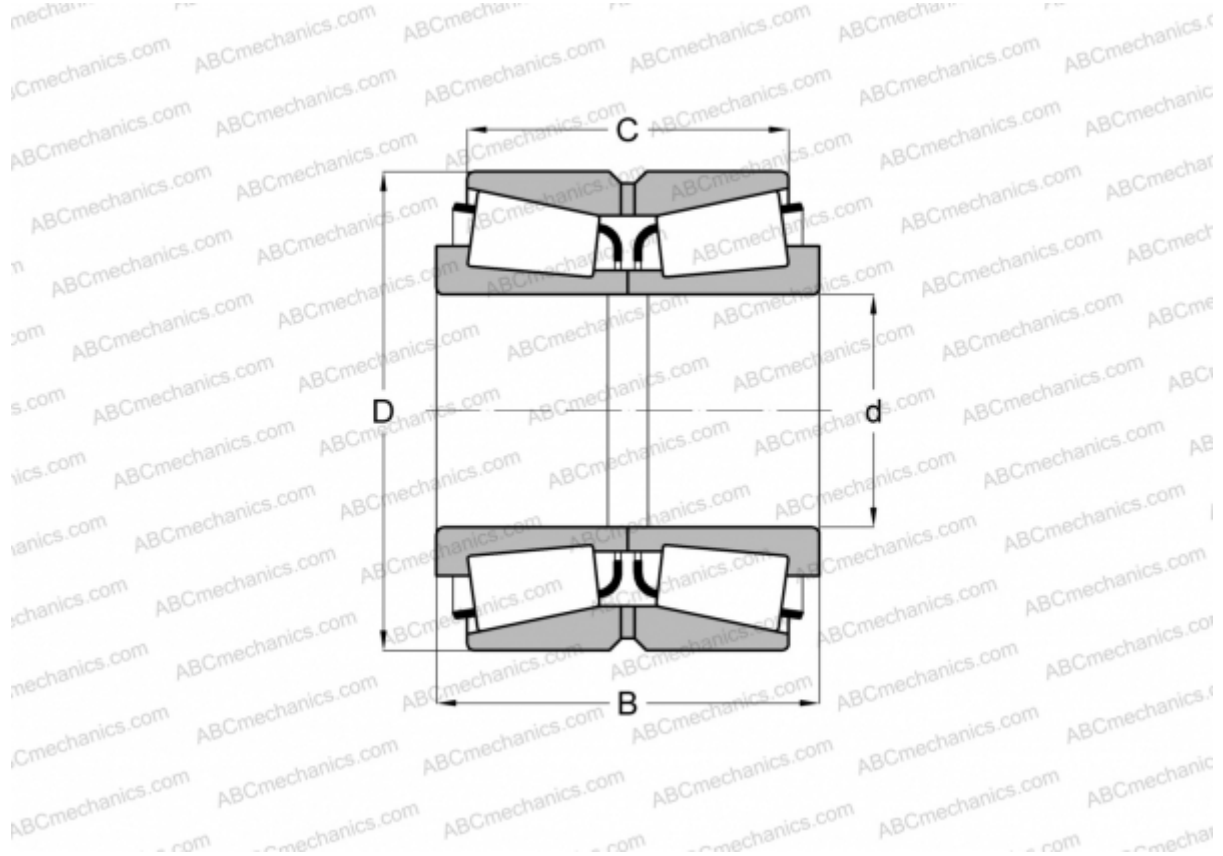

## NA44156/44363D TIMKEN

Tapered roller bearings

TYPE: Roller bearings, Tapered, Double row, Type TNA, non-adjustable double-row bearing

### Technical specification

#### DIMENSIONS, MM

d	39,687
D	92,075
B	55,562
C	39,688

**WEIGHT, KG** 1,650

**MANUFACTURER** [TIMKEN](#)