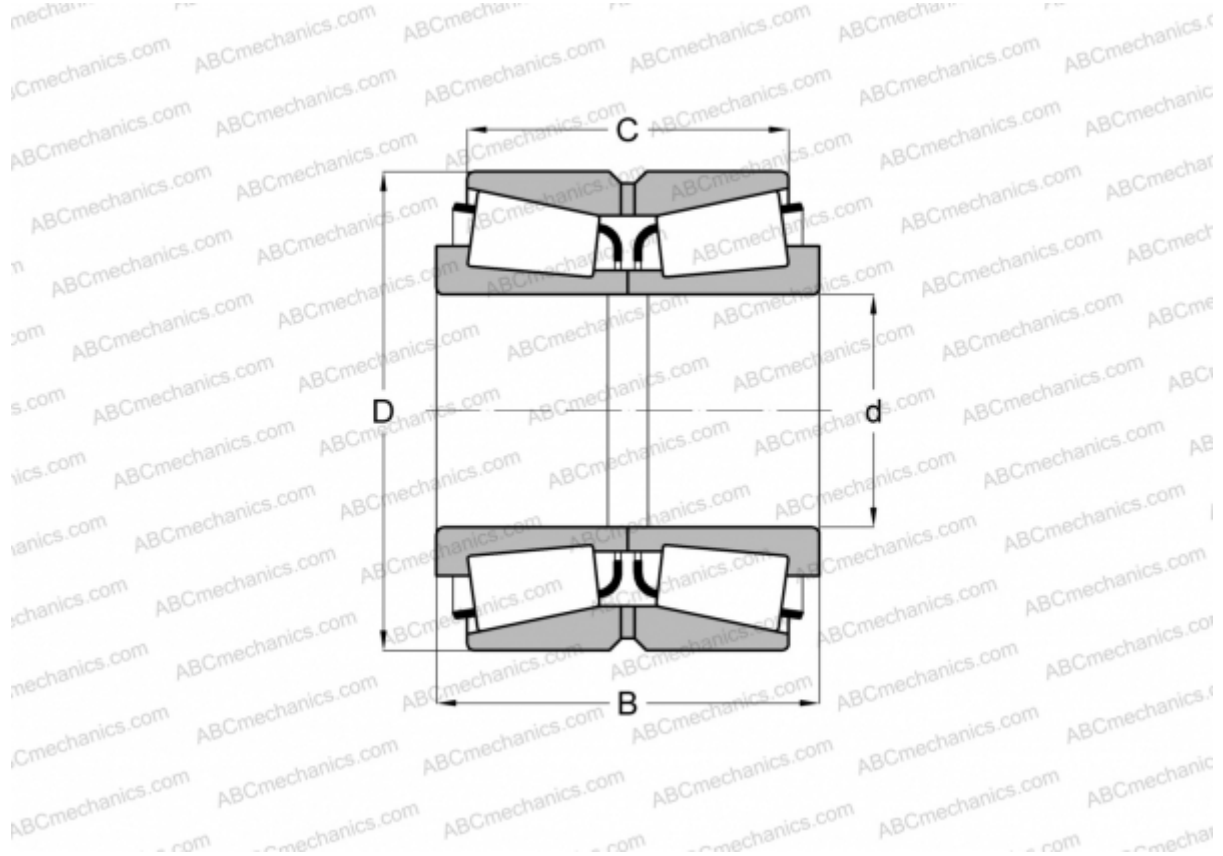

## NA44163/44363D TIMKEN

Tapered roller bearings

TYPE: Roller bearings, Tapered, Double row, Type TNA, non-adjustable double-row bearing

### Technical specification

#### DIMENSIONS, MM

d	41,275
D	92,075
B	55,562
C	39,688

**WEIGHT, KG** 1,610

**MANUFACTURER** [TIMKEN](#)