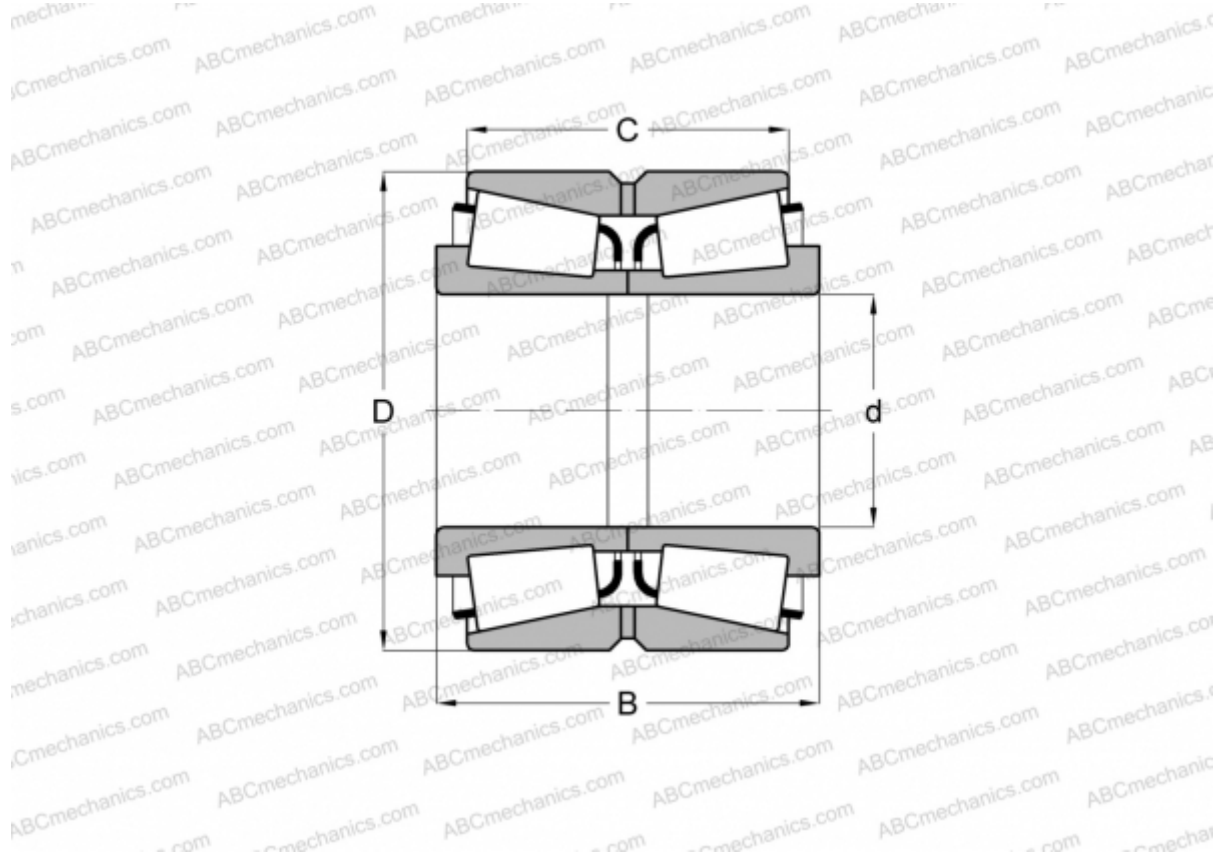

NA22171/22325D TIMKEN

Tapered roller bearings

TYPE: Roller bearings, Tapered, Double row, Type TNA, non-adjustable double-row bearing

Technical specification

DIMENSIONS, MM

d	43,658
D	82,550
B	44,450
C	34,925

WEIGHT, KG 1,010

MANUFACTURER [TIMKEN](#)