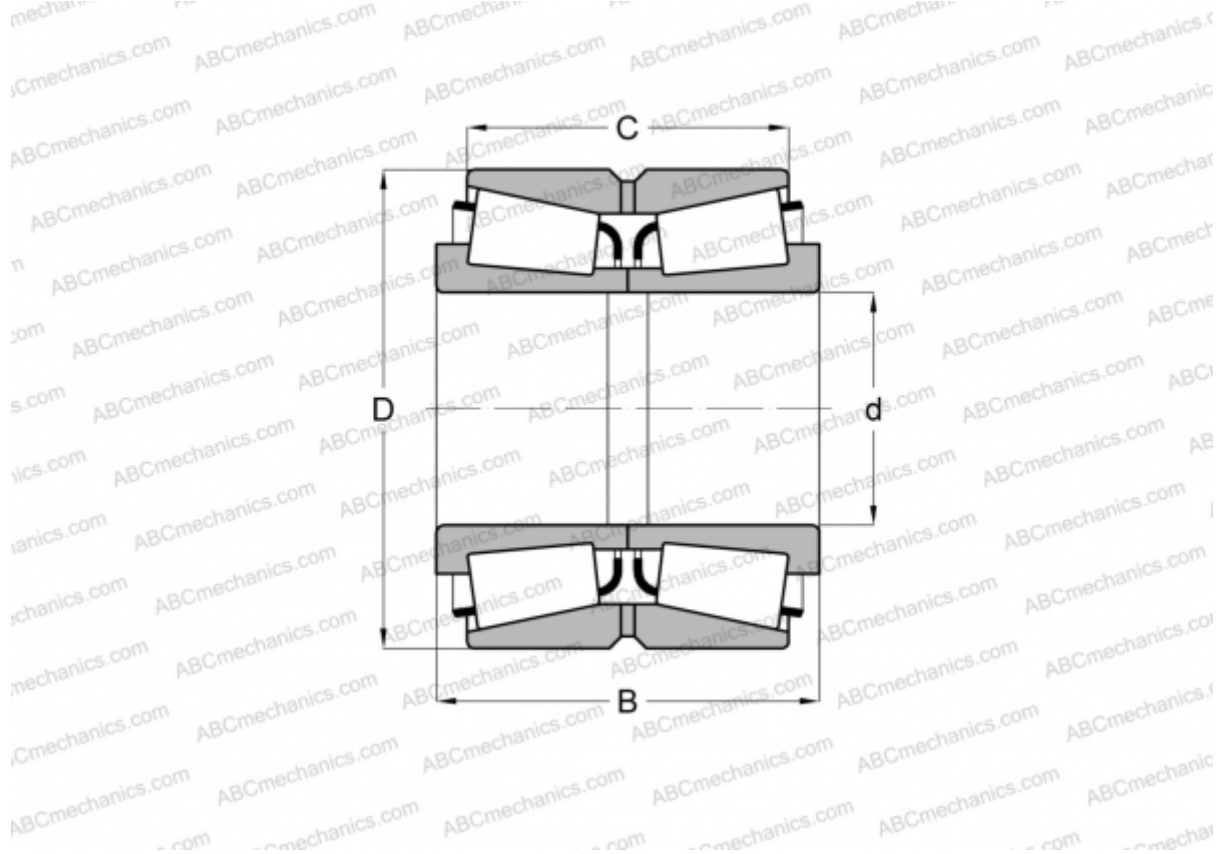

## NA18685/18620D TIMKEN

Tapered roller bearings

TYPE: Roller bearings, Tapered, Double row, Type TNA, non-adjustable double-row bearing

### Technical specification

#### DIMENSIONS, MM

d	44,450
D	79,375
B	41,272
C	33,338

**WEIGHT, KG** 0,800

**MANUFACTURER** [TIMKEN](#)