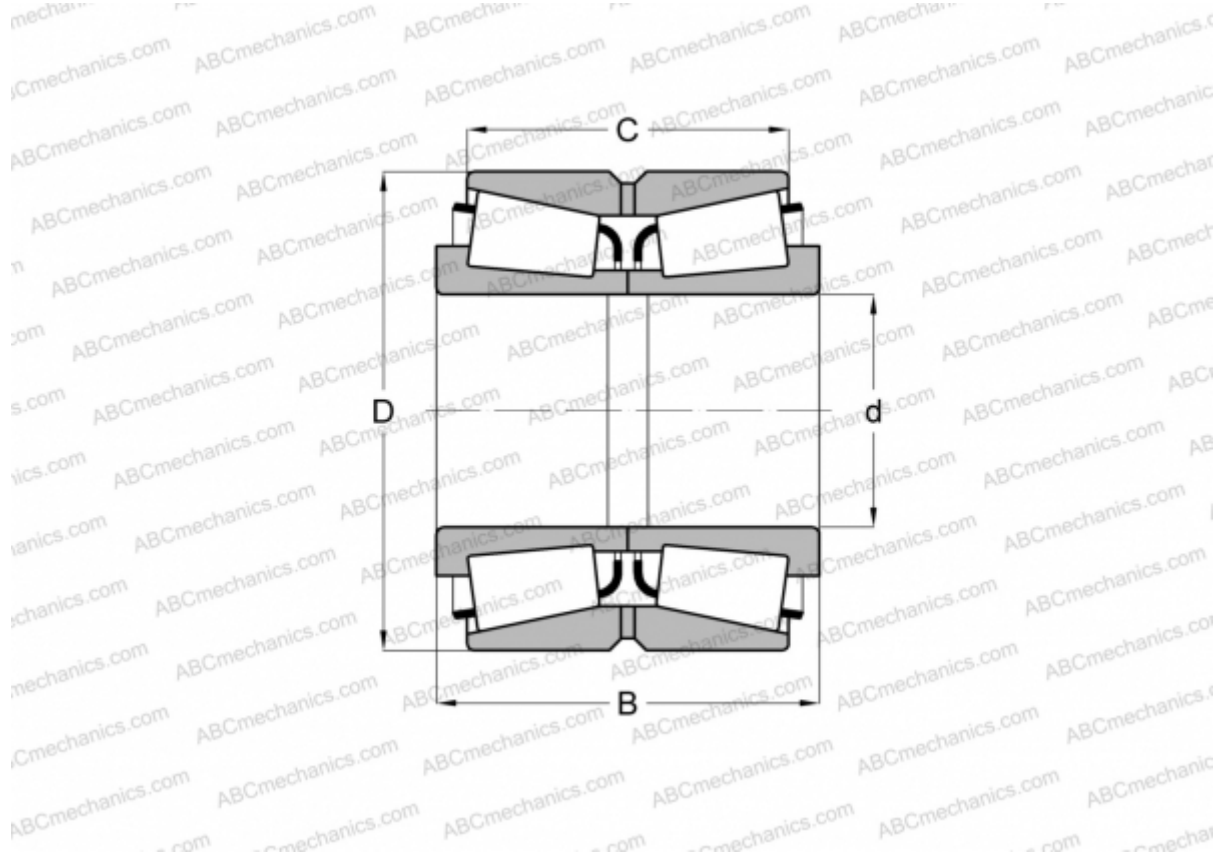

NA366/363D TIMKEN

Tapered roller bearings

TYPE: Roller bearings, Tapered, Double row, Type TNA, non-adjustable double-row bearing

Technical specification

DIMENSIONS, MM

d	50,000
D	90,000
B	50,010
C	42,070

WEIGHT, KG 1,180