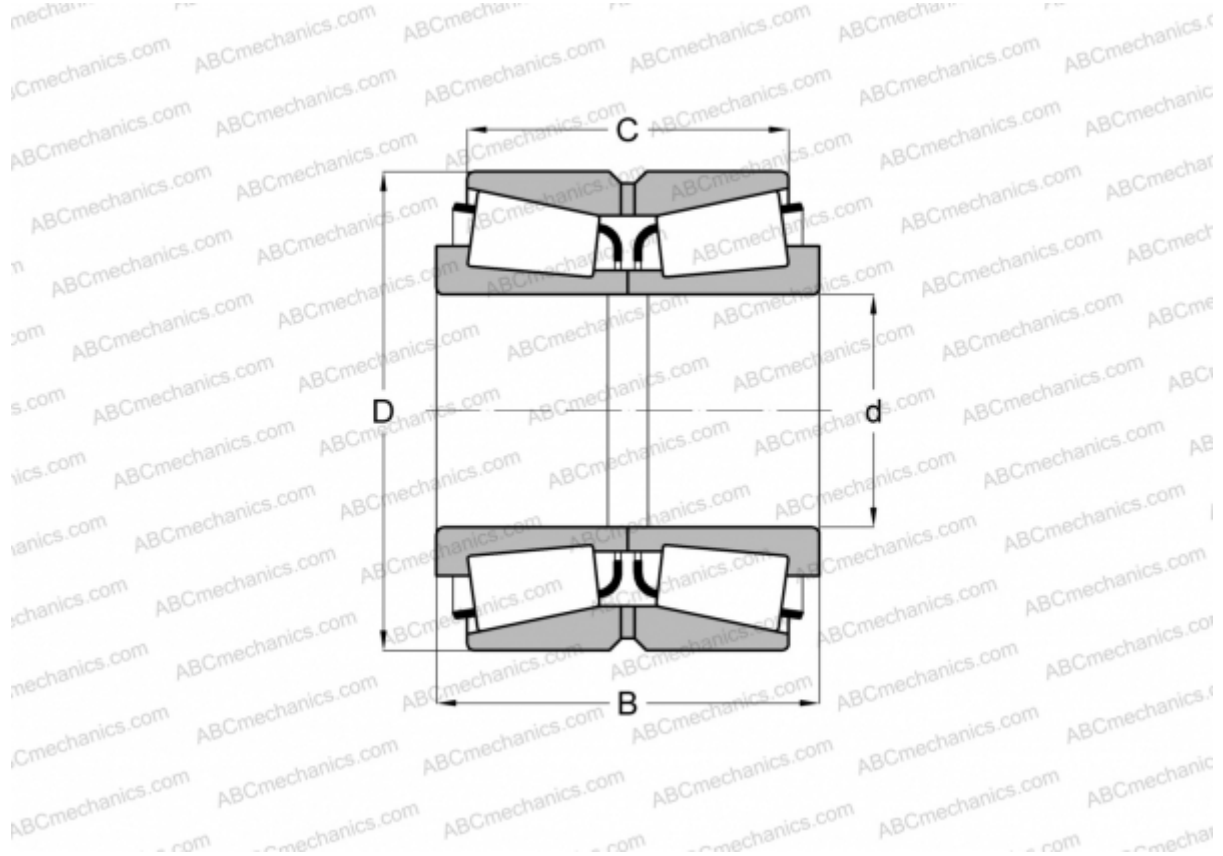

NA455/452D TIMKEN

Tapered roller bearings

TYPE: Roller bearings, Tapered, Double row, Type TNA, non-adjustable double-row bearing

Technical specification

DIMENSIONS, MM

d	50,800
D	107,950
B	65,090
C	53,975

WEIGHT, KG 2,760

MANUFACTURER [TIMKEN](#)