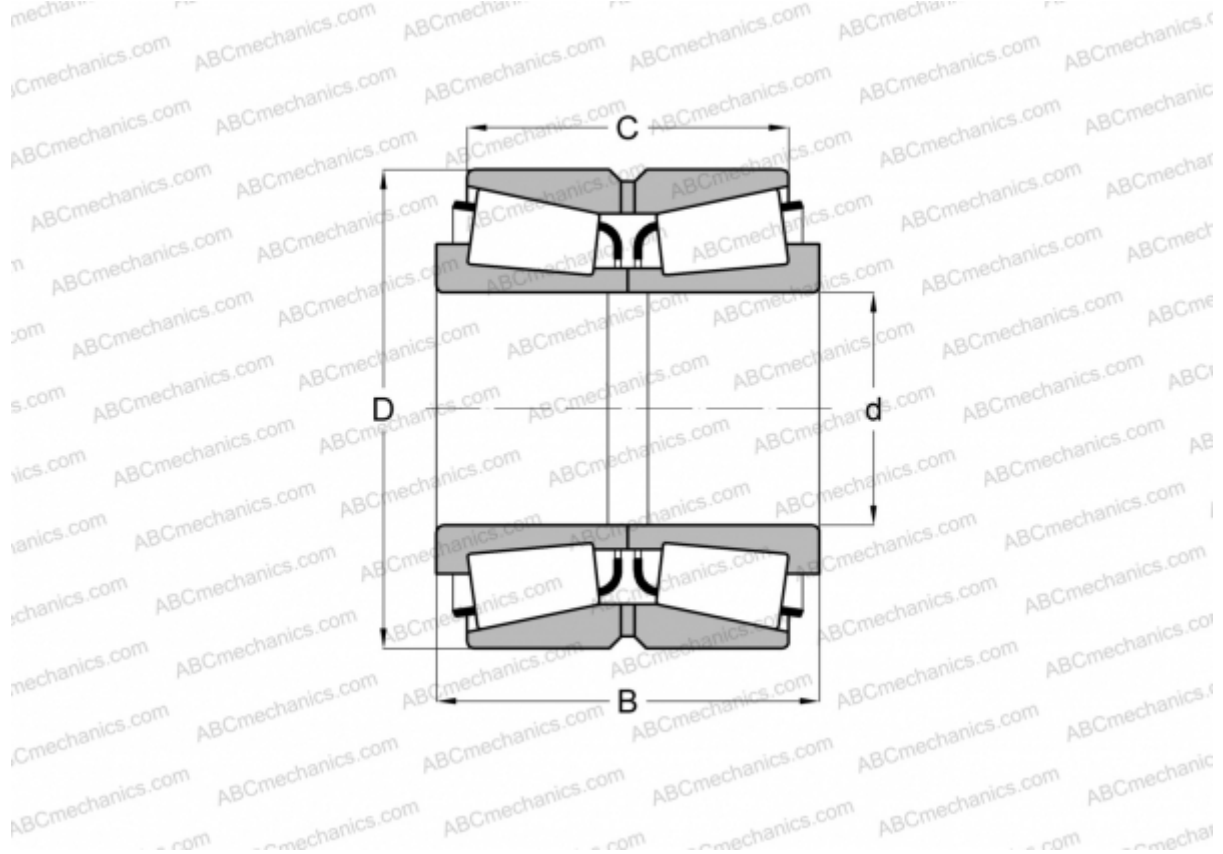

## NA55200/55444D TIMKEN

Tapered roller bearings

TYPE: Roller bearings, Tapered, Double row, Type TNA, non-adjustable double-row bearing

### Technical specification

#### DIMENSIONS, MM

d	50,800
D	112,712
B	65,088
C	46,038

**WEIGHT, KG** 2,850

**MANUFACTURER** [TIMKEN](#)