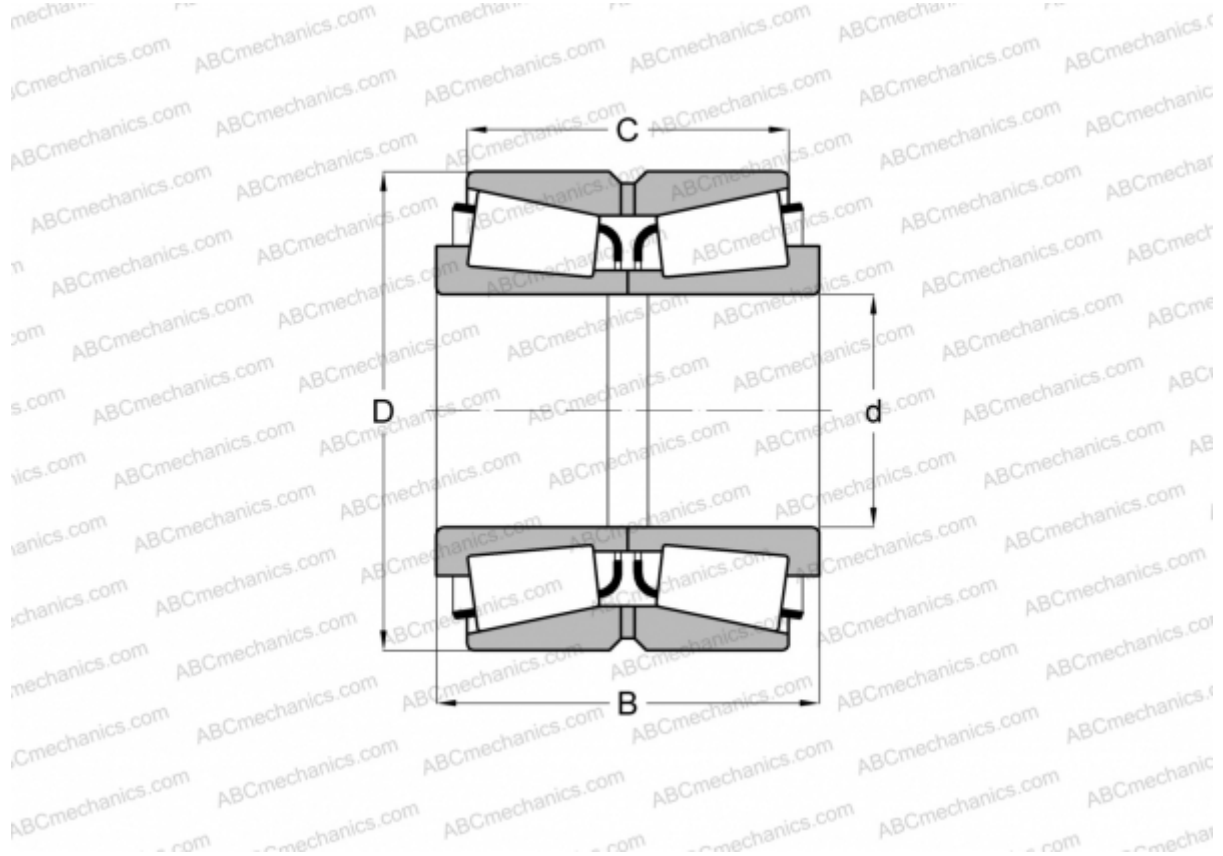

NA78250/78549D TIMKEN

Tapered roller bearings

TYPE: Roller bearings, Tapered, Double row, Type TNA, non-adjustable double-row bearing

Technical specification

DIMENSIONS, MM

d	63,500
D	139,700
B	77,788
C	51,803

WEIGHT, KG 5,110

MANUFACTURER [TIMKEN](#)