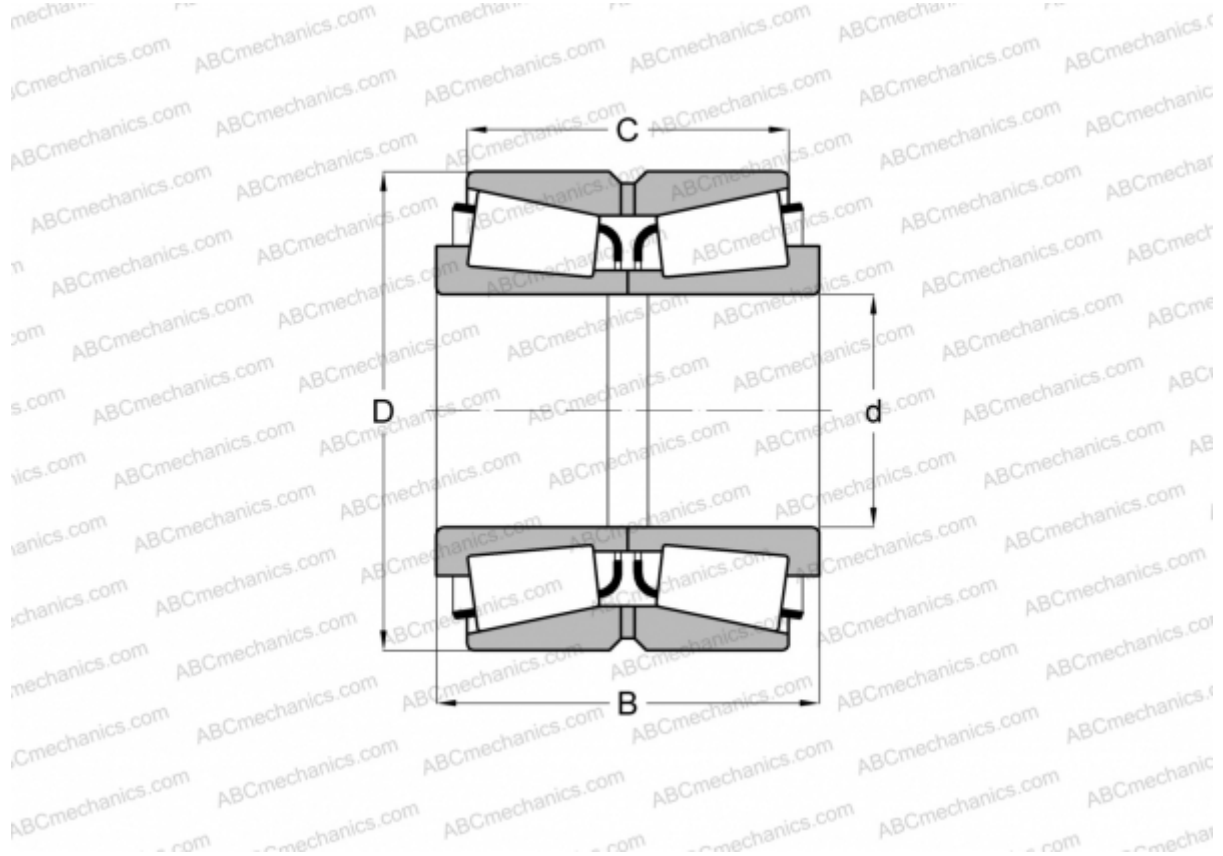

NA569/563D TIMKEN

Tapered roller bearings

TYPE: Roller bearings, Tapered, Double row, Type TNA, non-adjustable double-row bearing

Technical specification

DIMENSIONS, MM

d	66,675
D	127,000
B	80,962
C	65,088

WEIGHT, KG 4,360

MANUFACTURER [TIMKEN](#)