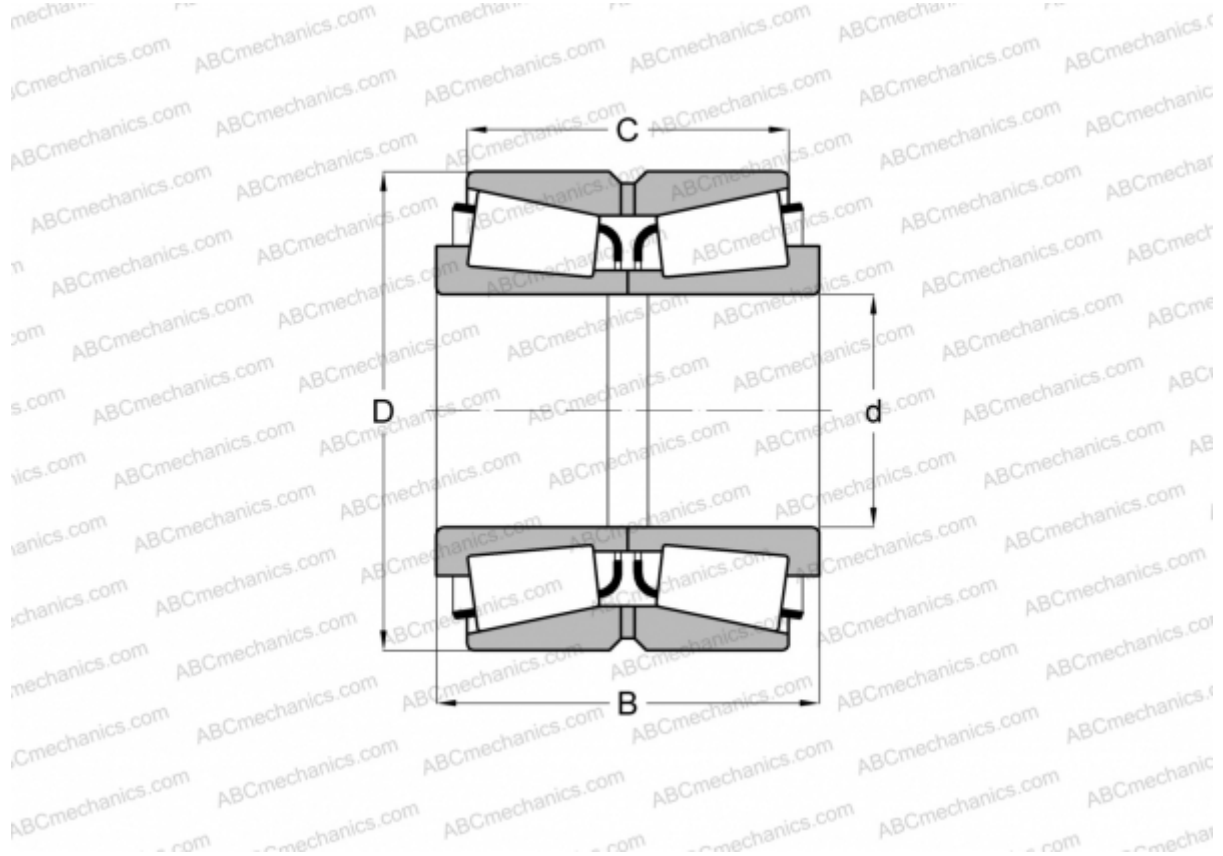

## NA643/632D TIMKEN

Tapered roller bearings

TYPE: Roller bearings, Tapered, Double row, Type TNA, non-adjustable double-row bearing

### Technical specification

#### DIMENSIONS, MM

d	69,850
D	136,525
B	95,250
C	76,200

**WEIGHT, KG** 5,880

**MANUFACTURER** [TIMKEN](#)