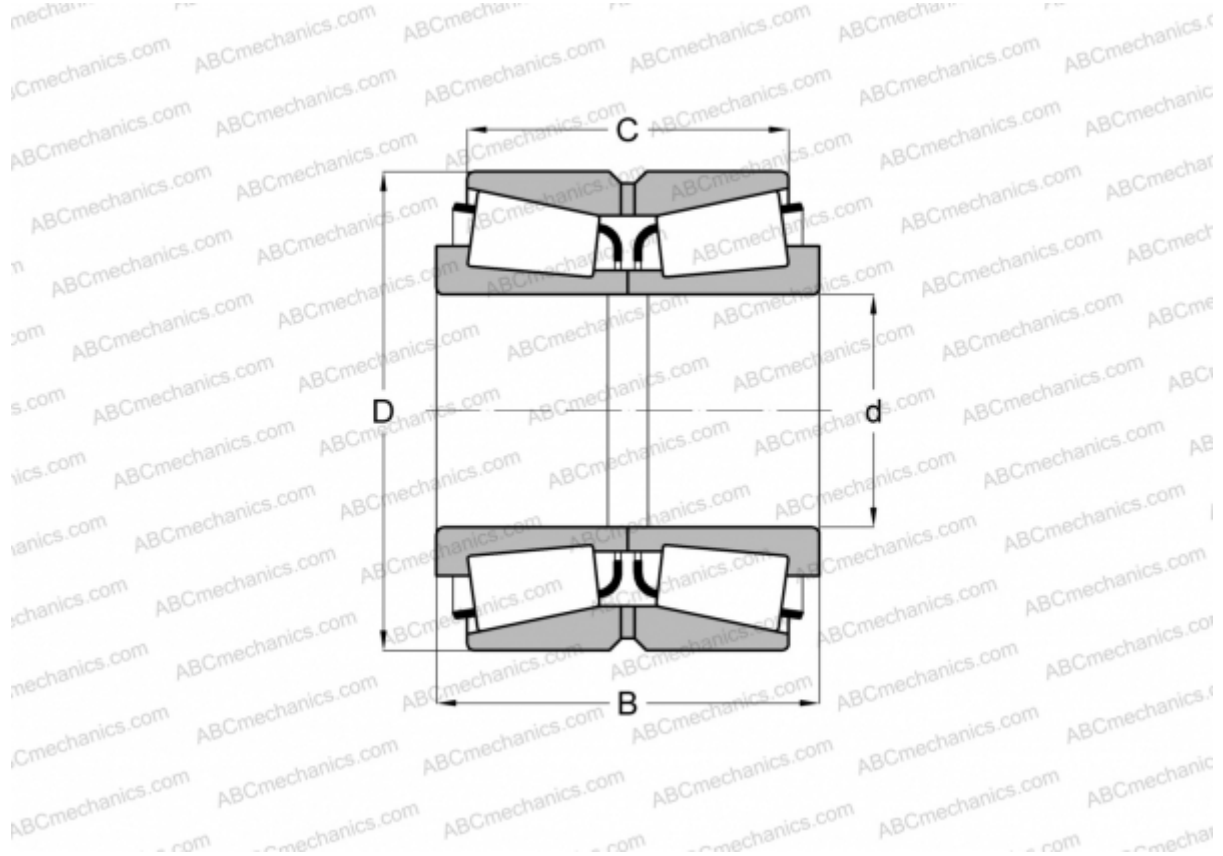

## NA580/572D TIMKEN

Tapered roller bearings

TYPE: Roller bearings, Tapered, Double row, Type TNA, non-adjustable double-row bearing

### Technical specification

#### DIMENSIONS, MM

d	82,550
D	139,992
B	82,550
C	66,675

**WEIGHT, KG** 4,790

**MANUFACTURER** [TIMKEN](#)