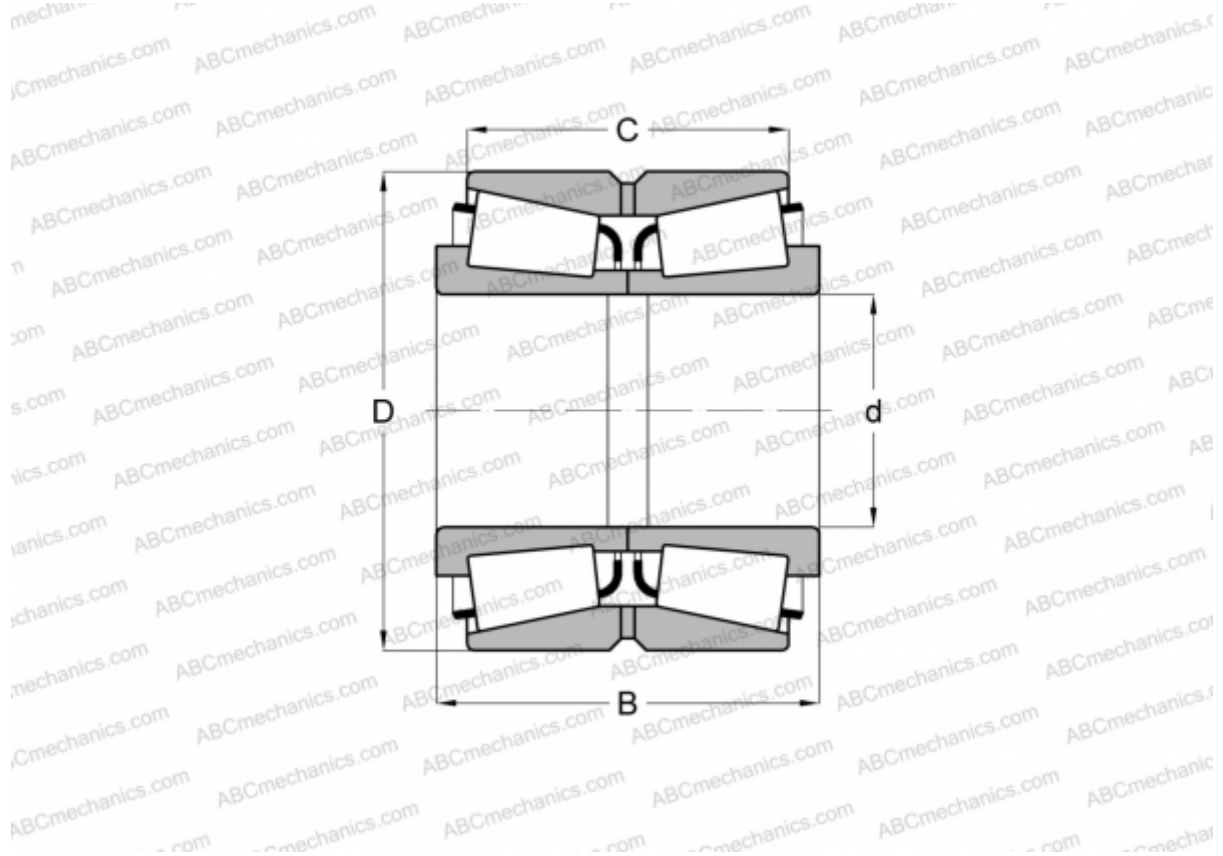

NA759/752D TIMKEN

Tapered roller bearings

TYPE: Roller bearings, Tapered, Double row, Type TNA, non-adjustable double-row bearing

Technical specification

DIMENSIONS, MM

d	88,900
D	161,925
B	104,775
C	85,725

WEIGHT, KG 8,760

MANUFACTURER [TIMKEN](#)