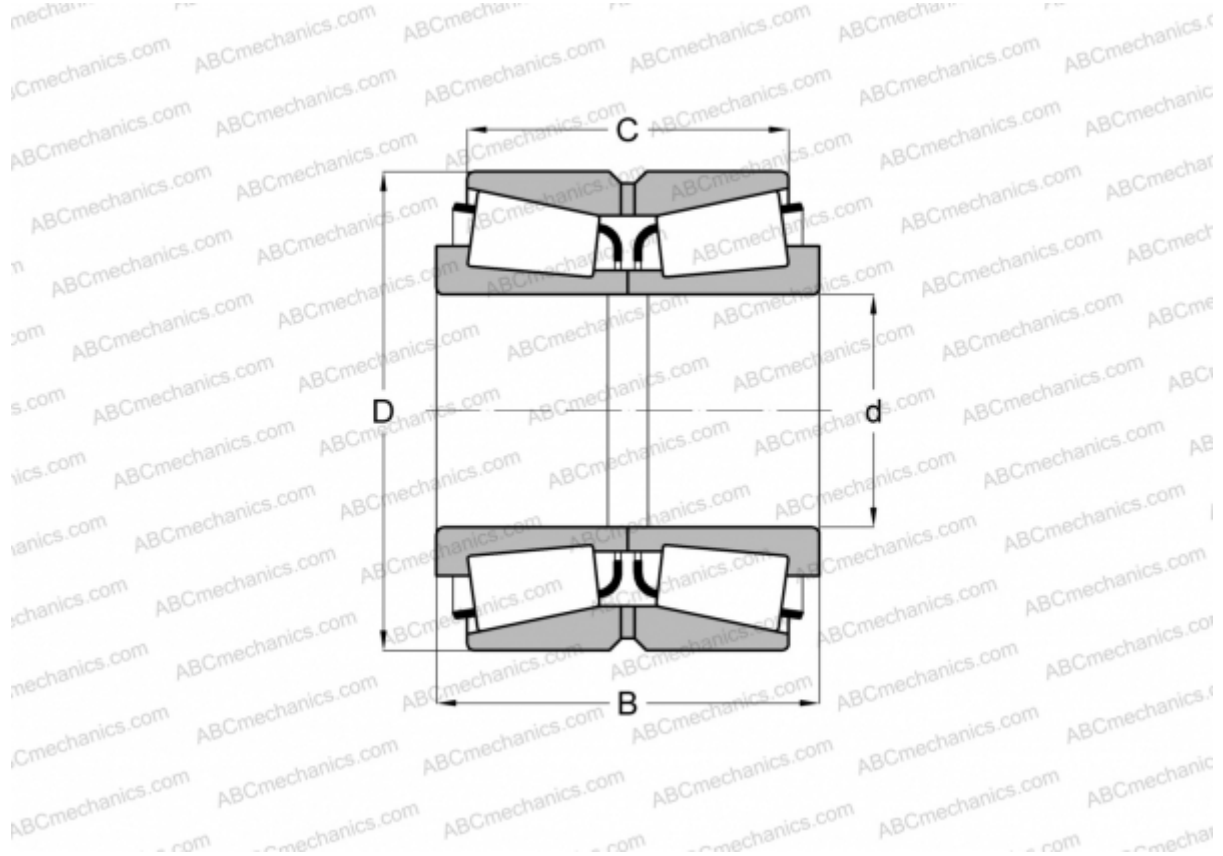

## NA780/774CD TIMKEN

Tapered roller bearings

TYPE: Roller bearings, Tapered, Double row, Type TNA, non-adjustable double-row bearing

### Technical specification

#### DIMENSIONS, MM

|   |         |
|---|---------|
| d | 101,600 |
| D | 180,975 |
| B | 104,775 |
| C | 85,725  |

**WEIGHT, KG** 10,620

**MANUFACTURER** [TIMKEN](#)