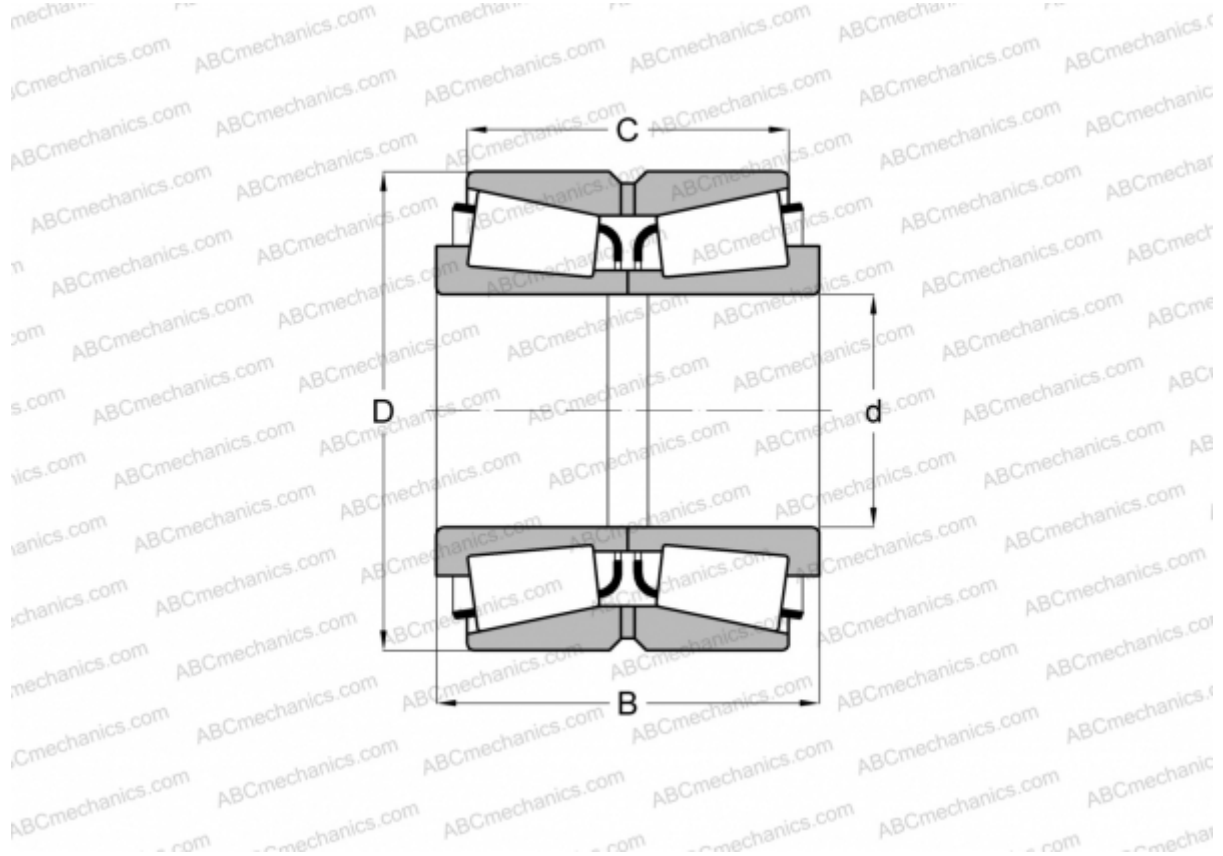

NA94700/94117D TIMKEN

Tapered roller bearings

TYPE: Roller bearings, Tapered, Double row, Type TNA, non-adjustable double-row bearing

Technical specification

DIMENSIONS, MM

d	177,800
D	298,450
B	142,875
C	139,700

WEIGHT, KG 40,070

MANUFACTURER [TIMKEN](#)