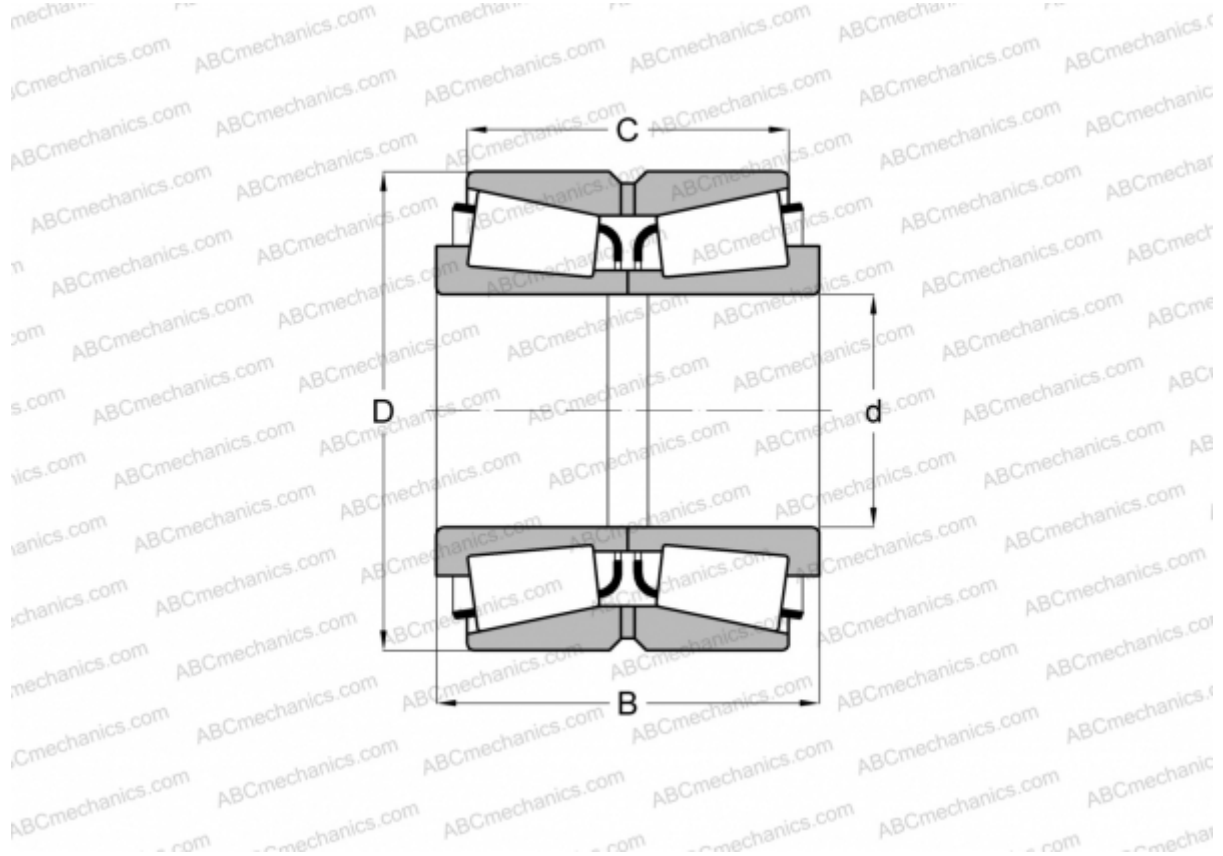

NA94700/94118D TIMKEN

Tapered roller bearings

TYPE: Roller bearings, Tapered, Double row, Type TNA, non-adjustable double-row bearing

Technical specification

DIMENSIONS, MM

d	177,800
D	298,450
B	142,875
C	111,125

WEIGHT, KG 37,850

MANUFACTURER [TIMKEN](#)