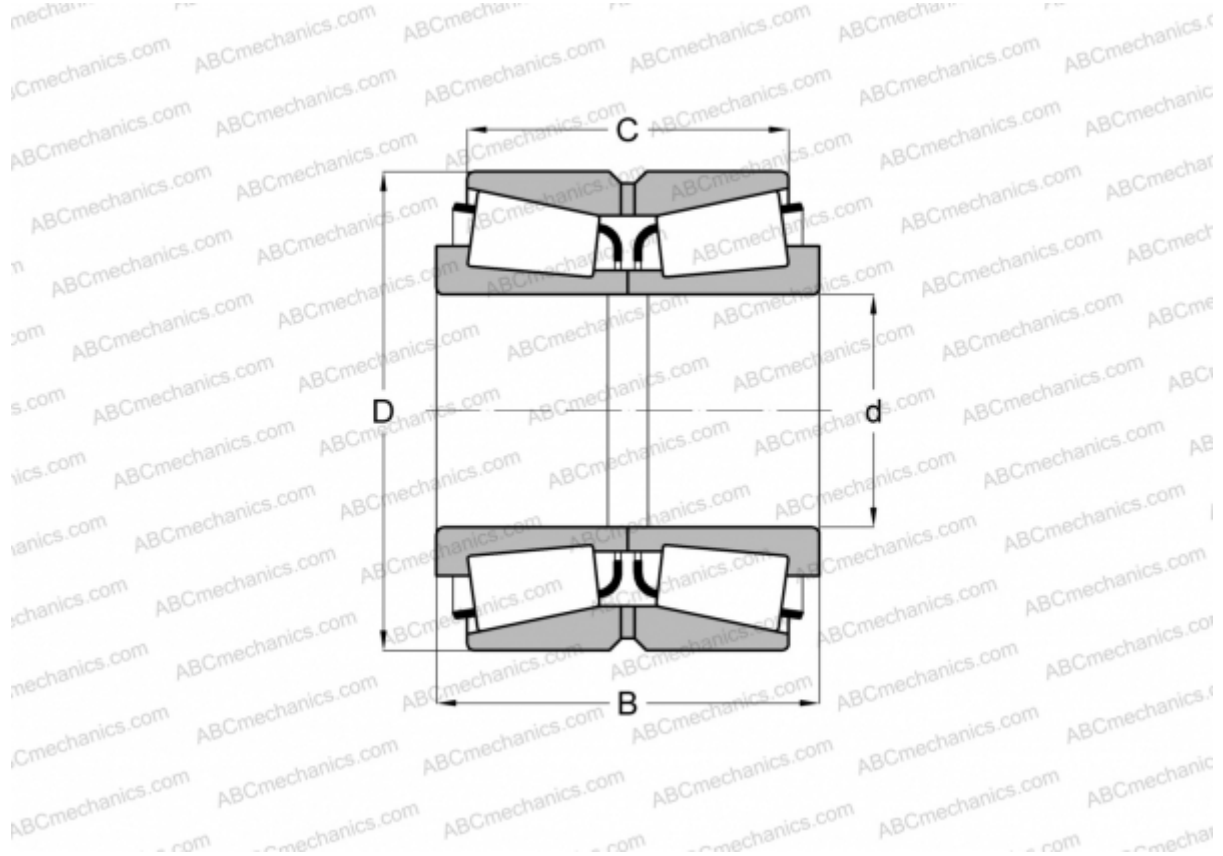

NA537075/537103D TIMKEN

Tapered roller bearings

TYPE: Roller bearings, Tapered, Double row, Type TNA, non-adjustable double-row bearing

Technical specification

DIMENSIONS, MM

d	190,500
D	260,350
B	66,675
C	50,800

WEIGHT, KG 9,540

MANUFACTURER [TIMKEN](#)