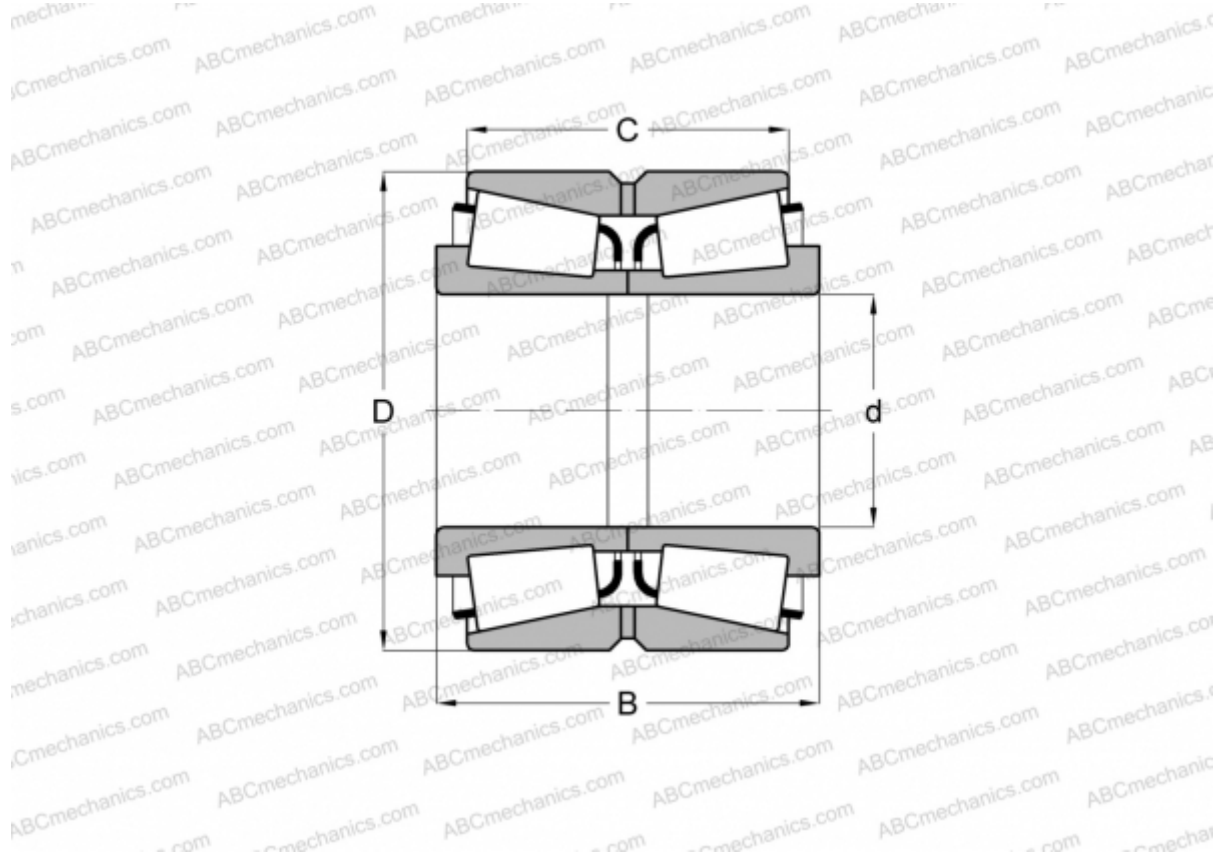

## NA132083/132126D TIMKEN

Tapered roller bearings

TYPE: Roller bearings, Tapered, Double row, Type TNA, non-adjustable double-row bearing

### Technical specification

#### DIMENSIONS, MM

d	203,200
D	317,500
B	120,650
C	88,900

**WEIGHT, KG** 33,510

**MANUFACTURER** [TIMKEN](#)