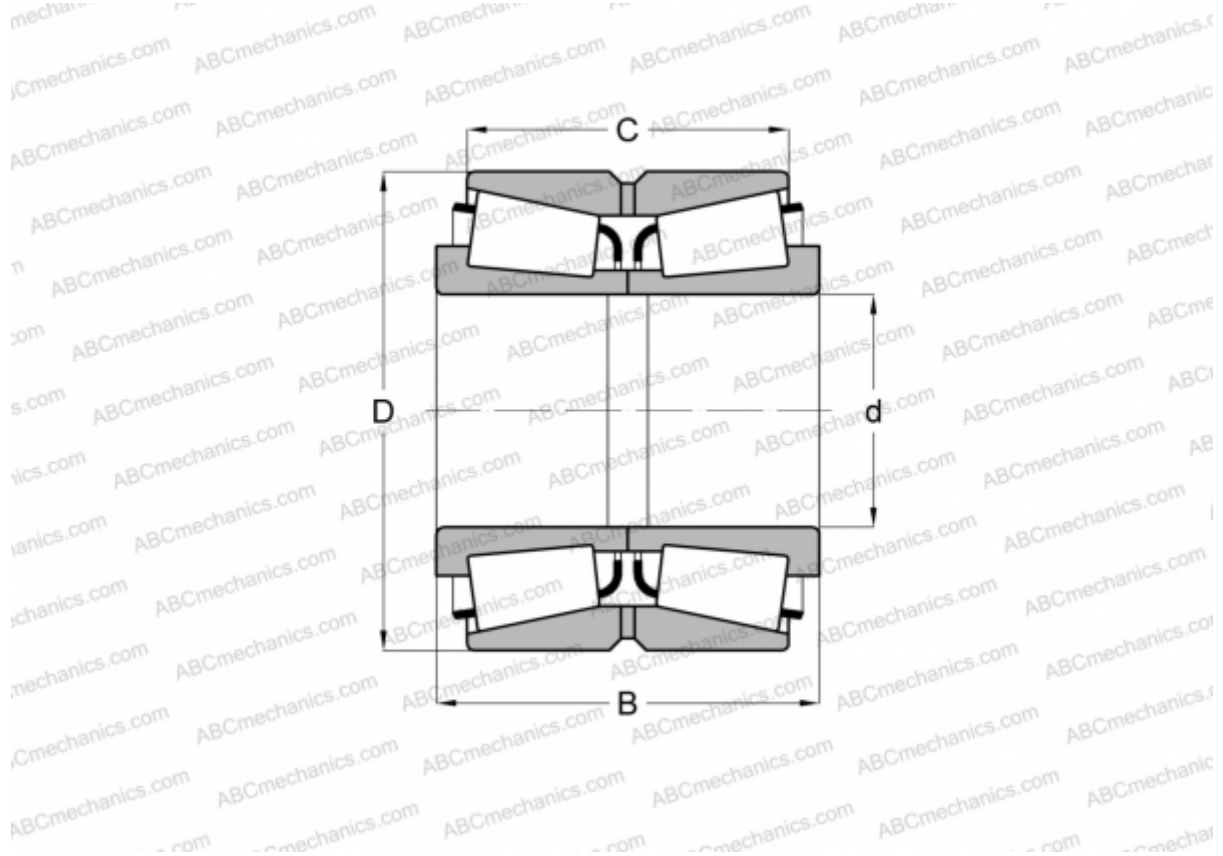

NA329116/329173CD TIMKEN

Tapered roller bearings

TYPE: Roller bearings, Tapered, Double row, Type TNA, non-adjustable double-row bearing

Technical specification

DIMENSIONS, MM

d	300,787
D	438,048
B	161,925
C	123,825

WEIGHT, KG 73,860

MANUFACTURER [TIMKEN](#)