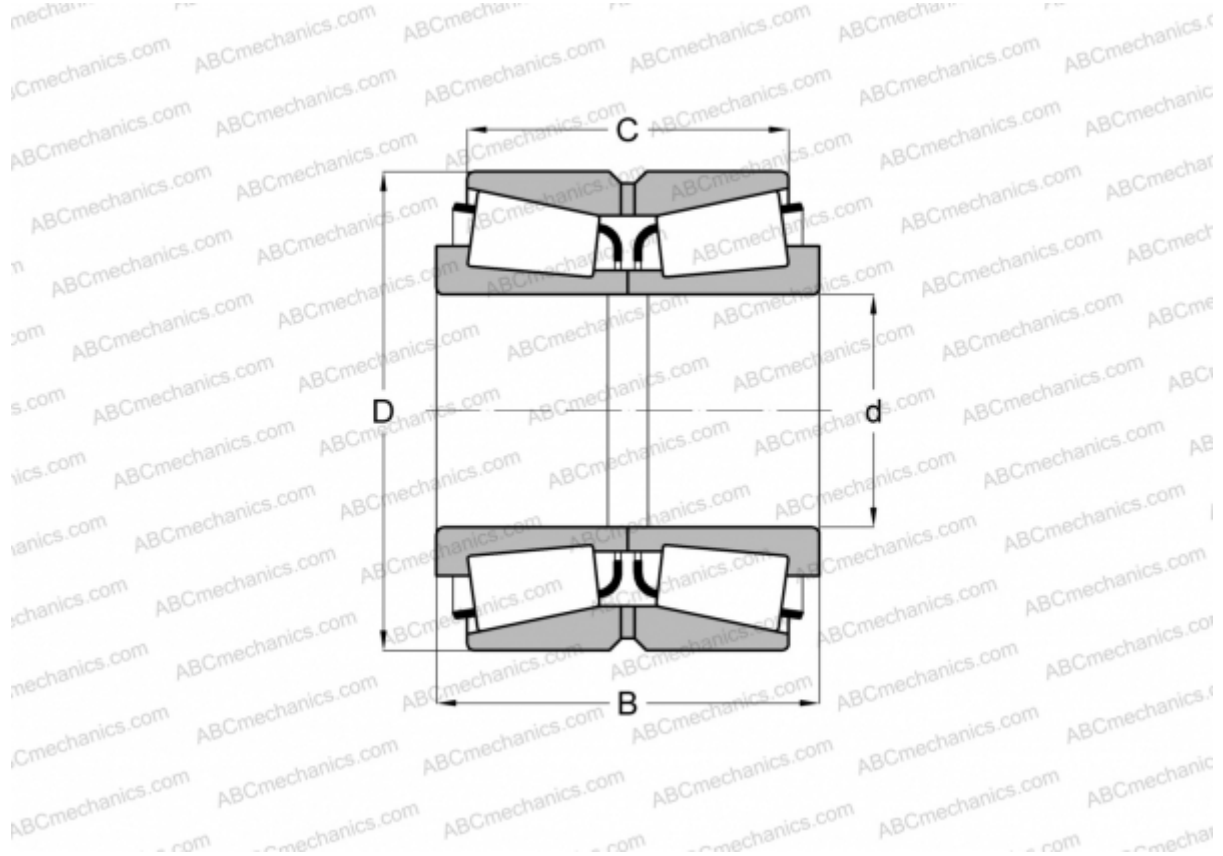

NA329115/329173CD TIMKEN

Tapered roller bearings

TYPE: Roller bearings, Tapered, Double row, Type TNA, non-adjustable double-row bearing

Technical specification

DIMENSIONS, MM

d	300,787
D	438,048
B	161,925
C	123,825

WEIGHT, KG 75,860

MANUFACTURER [TIMKEN](#)