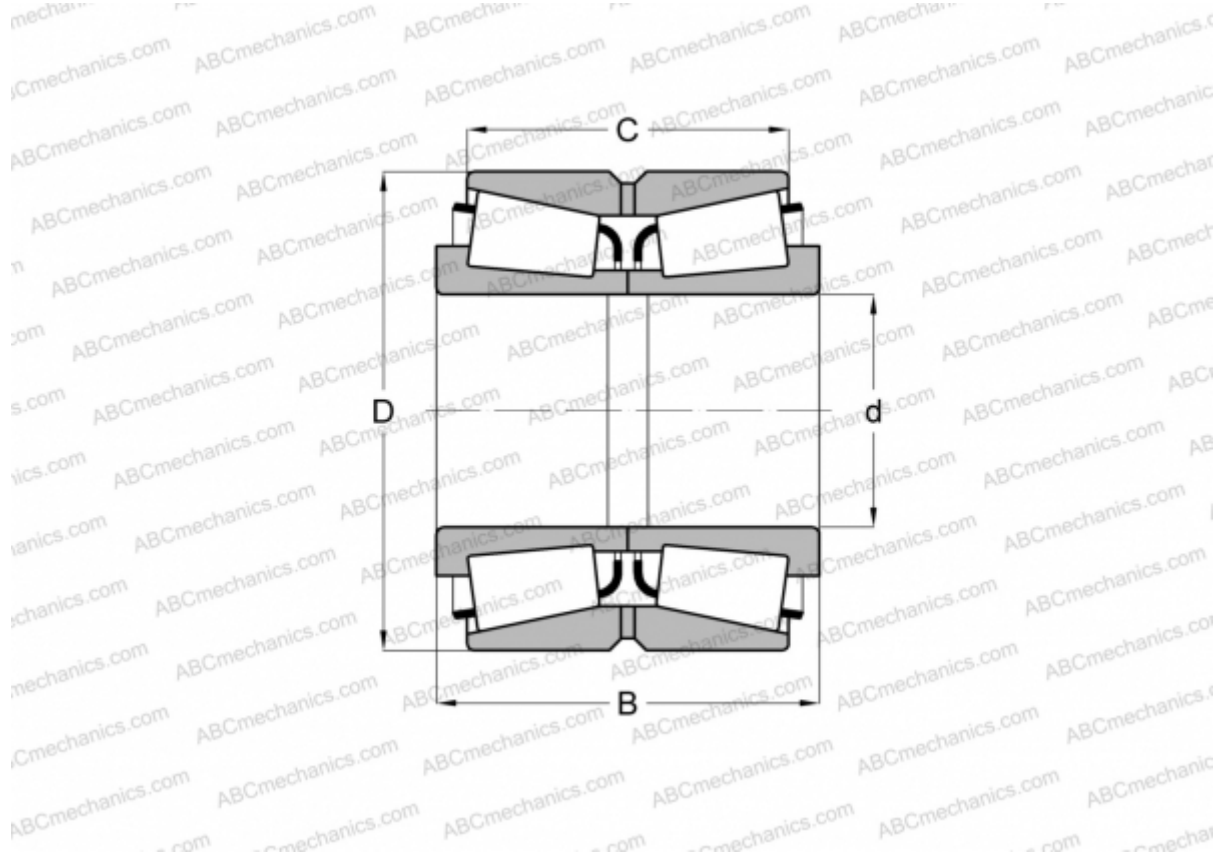

NA329120/329173CD TIMKEN

Tapered roller bearings

TYPE: Roller bearings, Tapered, Double row, Type TNA, non-adjustable double-row bearing

Technical specification

DIMENSIONS, MM

d	304,800
D	438,048
B	161,925
C	123,825

WEIGHT, KG 71,440

MANUFACTURER [TIMKEN](#)