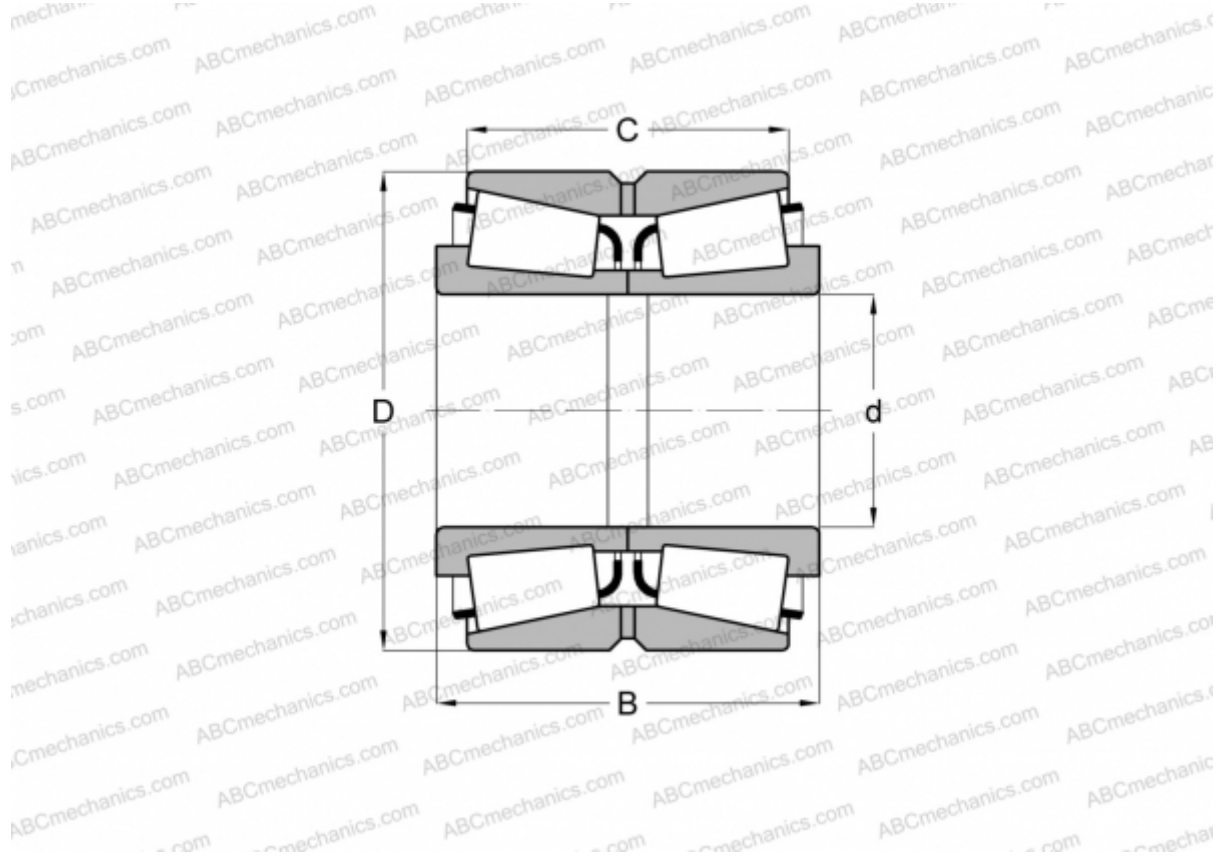

NA285160/285228D TIMKEN

Tapered roller bearings

TYPE: Roller bearings, Tapered, Double row, Type TNA, non-adjustable double-row bearing

Technical specification

DIMENSIONS, MM

d	406,400
D	574,675
B	157,162
C	106,362

WEIGHT, KG 112,790

MANUFACTURER [TIMKEN](#)