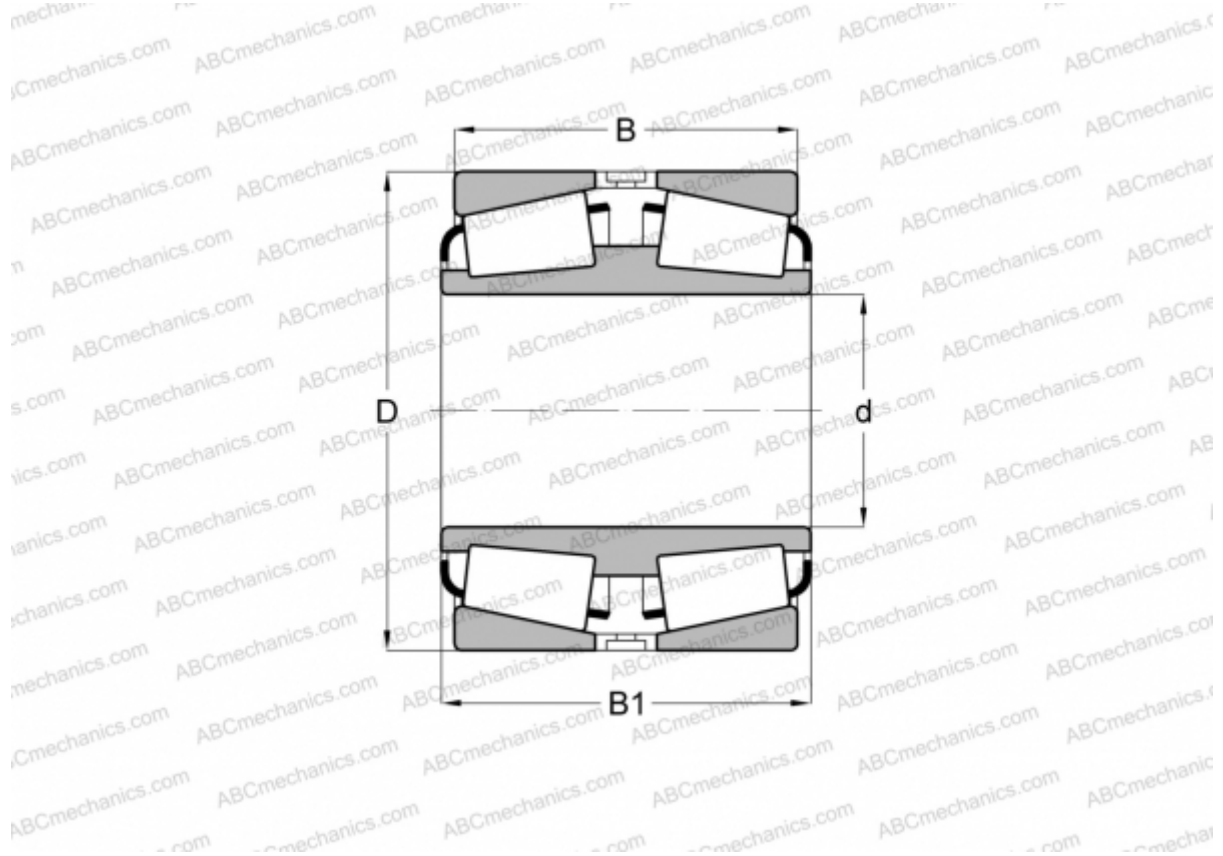

## EE650171D.270 TIMKEN

Tapered roller bearings

TYPE: Roller bearings, Tapered, Double row, For loose fit on the roll neck, design 1 (FAG)

### Technical specification

#### DIMENSIONS, MM

d	431,902
D	685,698
B	330,200
B1	330,200

**WEIGHT, KG** 474,000

**MANUFACTURER** [TIMKEN](#)