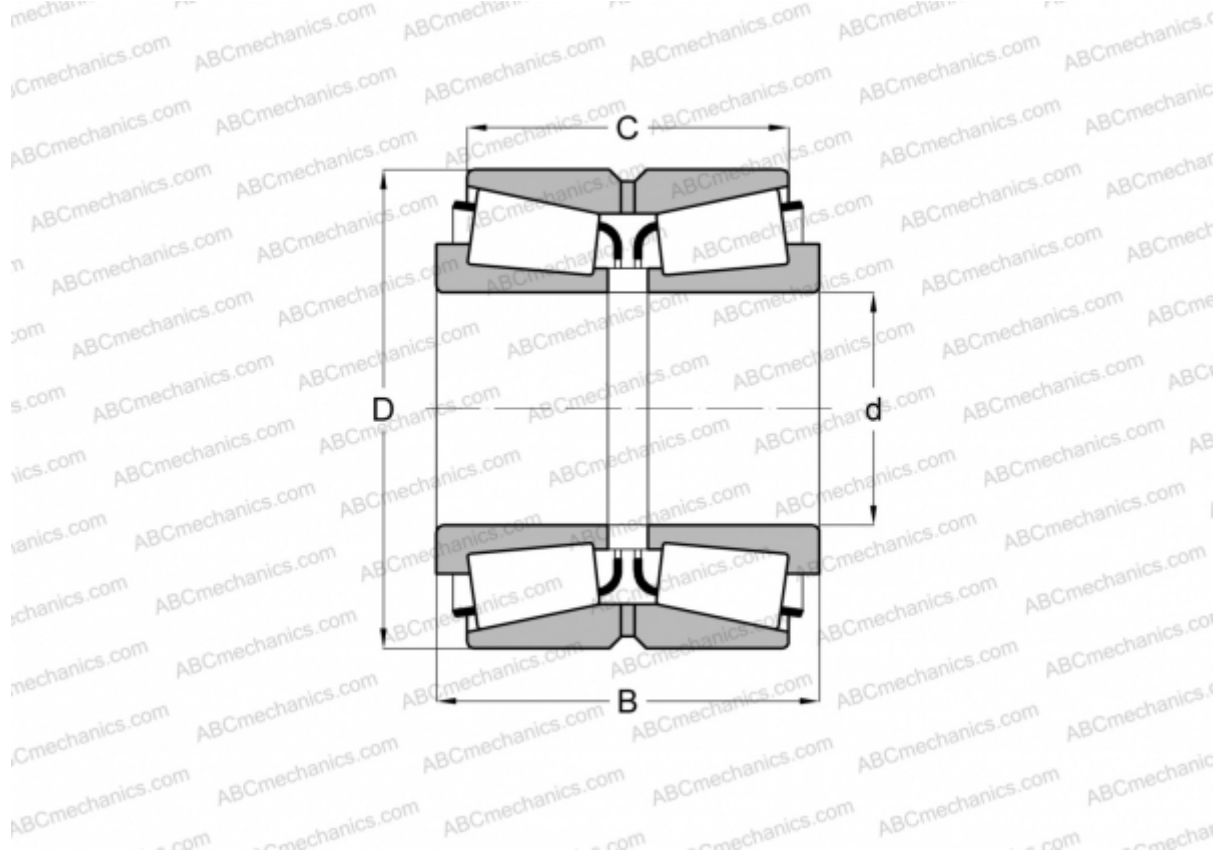

EE755285.361D TIMKEN

Tapered roller bearings

TYPE: Roller bearings, Tapered, Double row, O-arrangement, inch size, design 1 (FAG)

Technical specification

DIMENSIONS, MM

| | |
|---|---------|
| d | 723,900 |
| D | 914,400 |
| B | 187,325 |
| C | 139,700 |

WEIGHT, KG 261,000

MANUFACTURER [TIMKEN](#)

INTERCHANGE

FAG [512878](#)