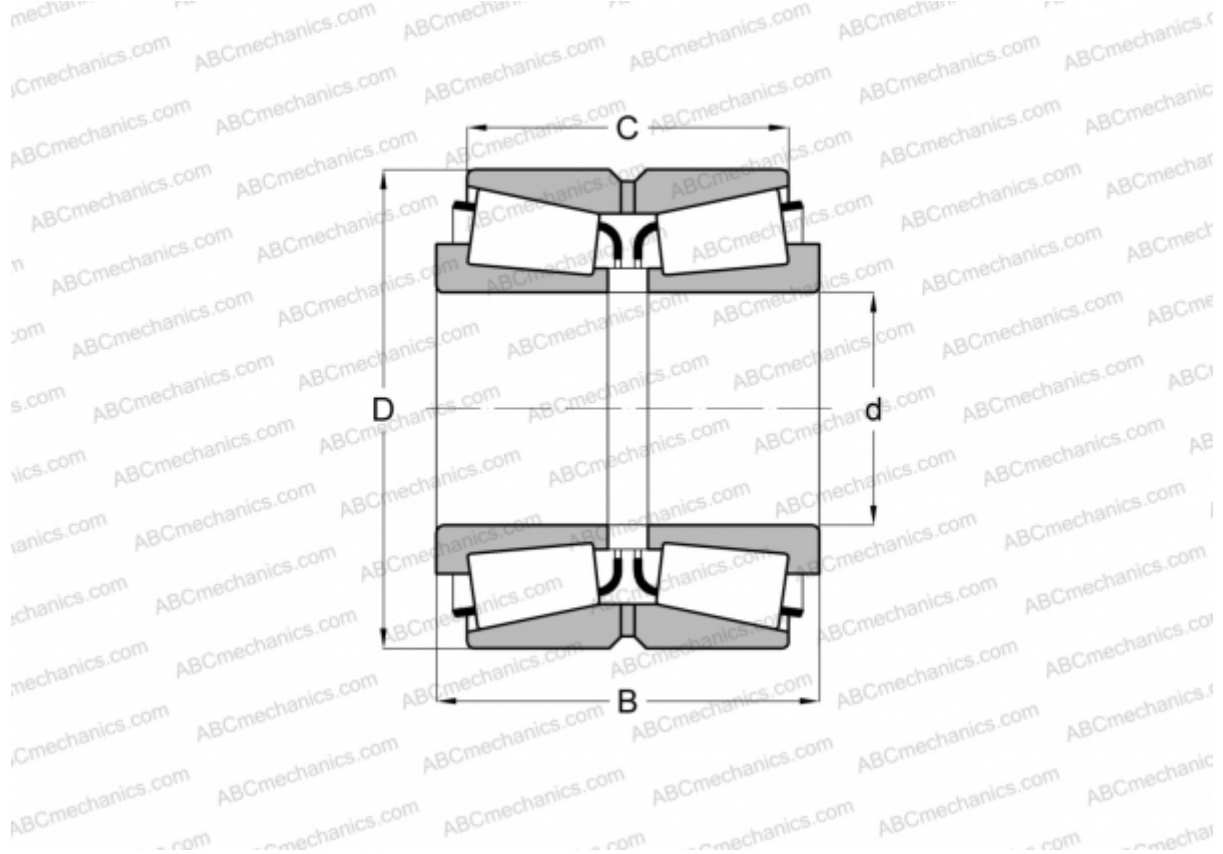

## EE752300.381D TIMKEN

Tapered roller bearings

TYPE: Roller bearings, Tapered, Double row, O-arrangement, inch size, design 1 (FAG)

### Technical specification

#### DIMENSIONS, MM

d	762,000
D	965,200
B	187,325
C	133,350

**WEIGHT, KG** 295,000

**MANUFACTURER** [TIMKEN](#)