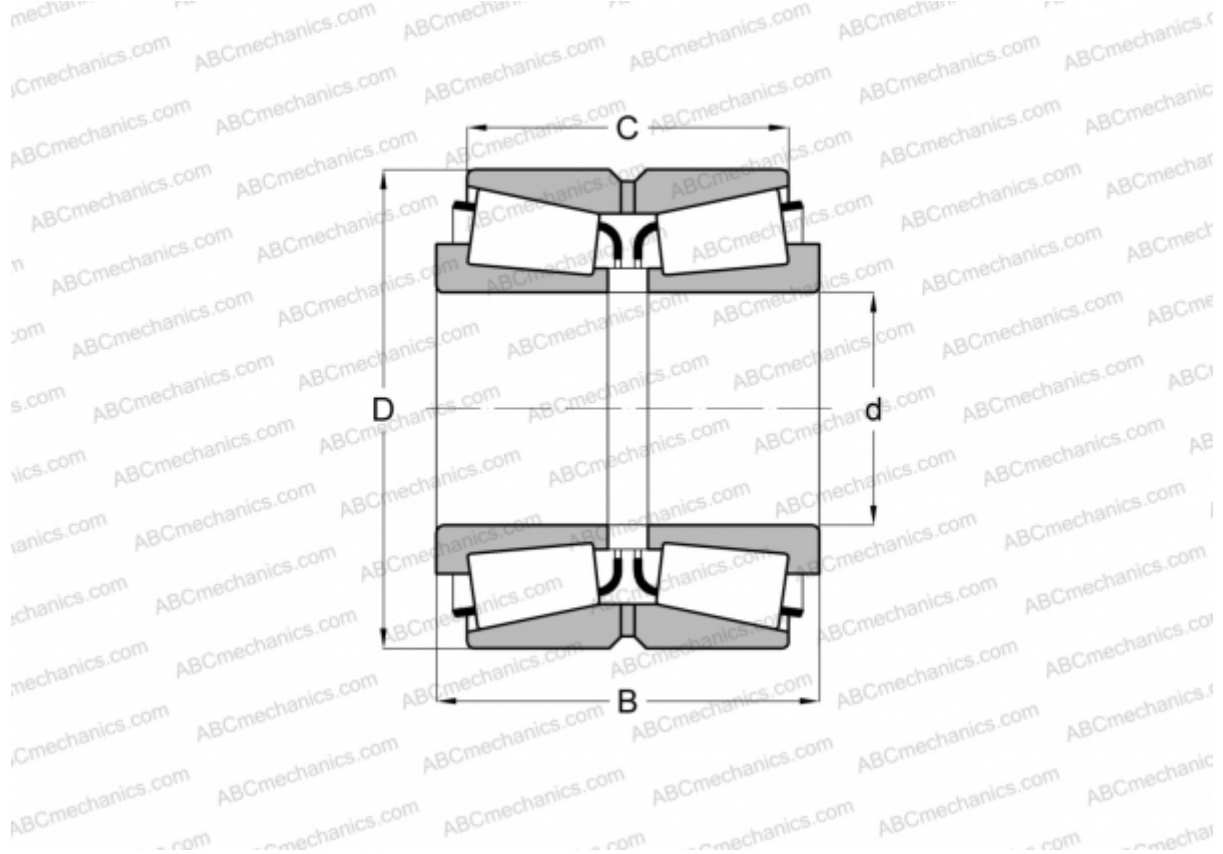

EE752305.381D TIMKEN

Tapered roller bearings

TYPE: Roller bearings, Tapered, Double row, O-arrangement, inch size, design 1 (FAG)

Technical specification

DIMENSIONS, MM

d	774,700
D	965,200
B	187,325
C	133,350

WEIGHT, KG 277,000

MANUFACTURER [TIMKEN](#)

INTERCHANGE

FAG [512407](#)