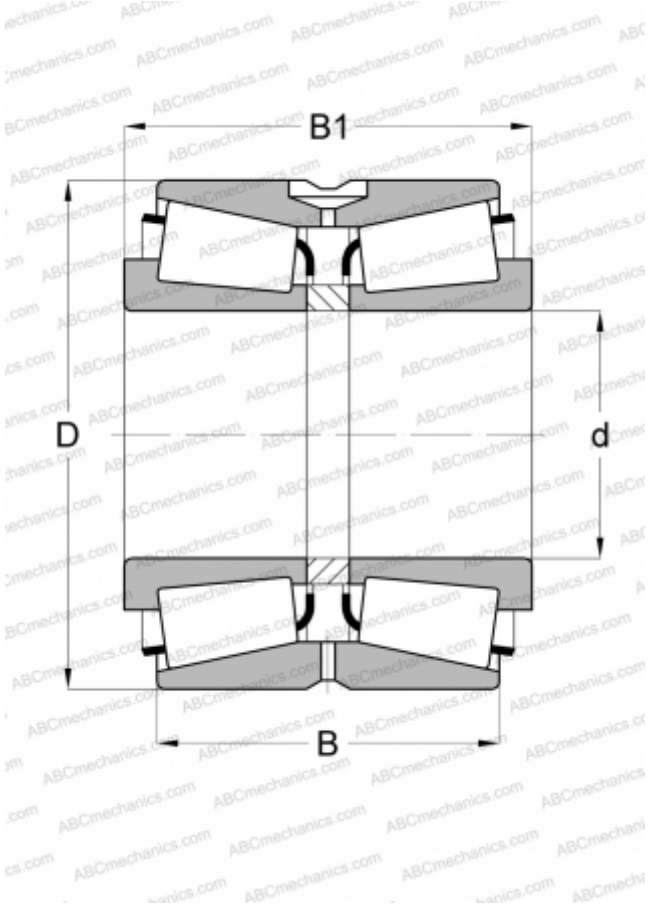

## 525882 FAG

Tapered roller bearings

TYPE: Roller bearings, Tapered, Double row, O-arrangement, inch size, design 2 (FAG)

### Technical specification

#### DIMENSIONS, MM

d	200,025
D	317,500
B	146,050
C	111,125

#### WEIGHT, KG

41,900