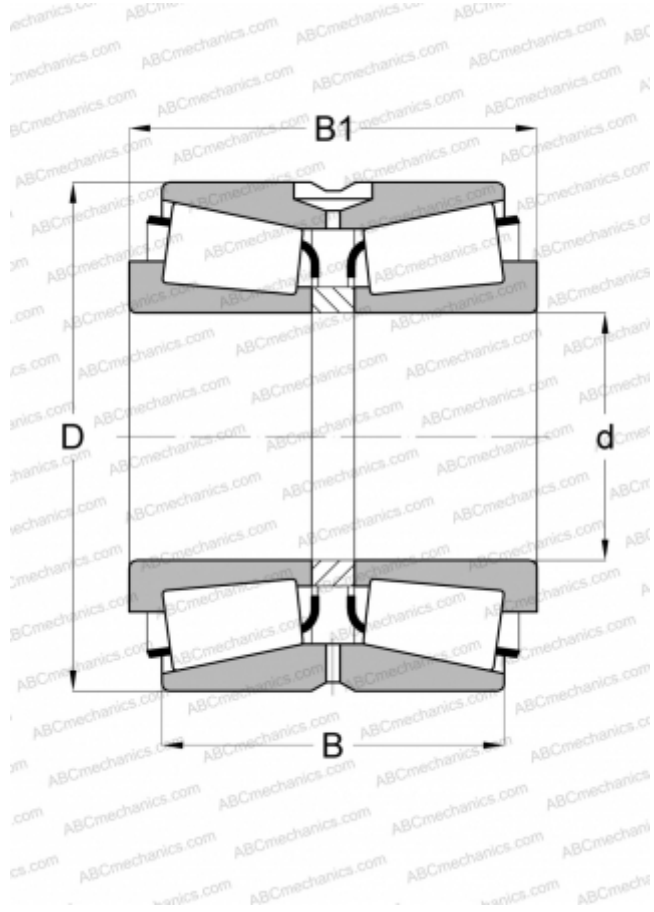

## 518879A FAG

Tapered roller bearings

TYPE: Roller bearings, Tapered, Double row, O-arrangement, inch size, design 2 (FAG)

### Technical specification

#### DIMENSIONS, MM

d	203,200
D	317,500
B	146,050
C	111,125

#### WEIGHT, KG

40,600