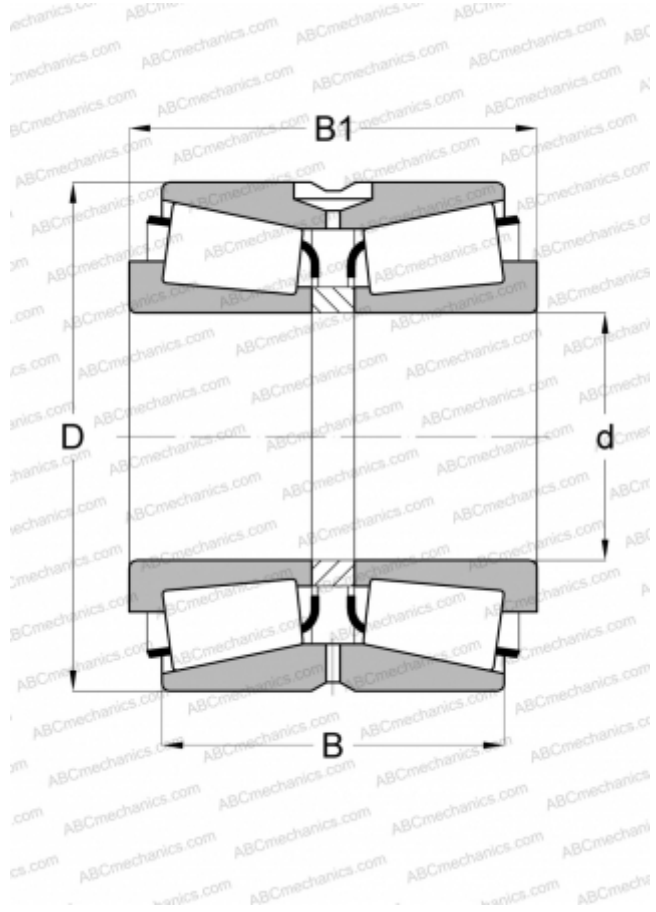

## 521746 FAG

Tapered roller bearings

TYPE: Roller bearings, Tapered, Double row, O-arrangement, inch size, design 2 (FAG)

### Technical specification

#### DIMENSIONS, MM

d	317,500
D	444,500
B	146,050
C	98,425

#### WEIGHT, KG

59,800