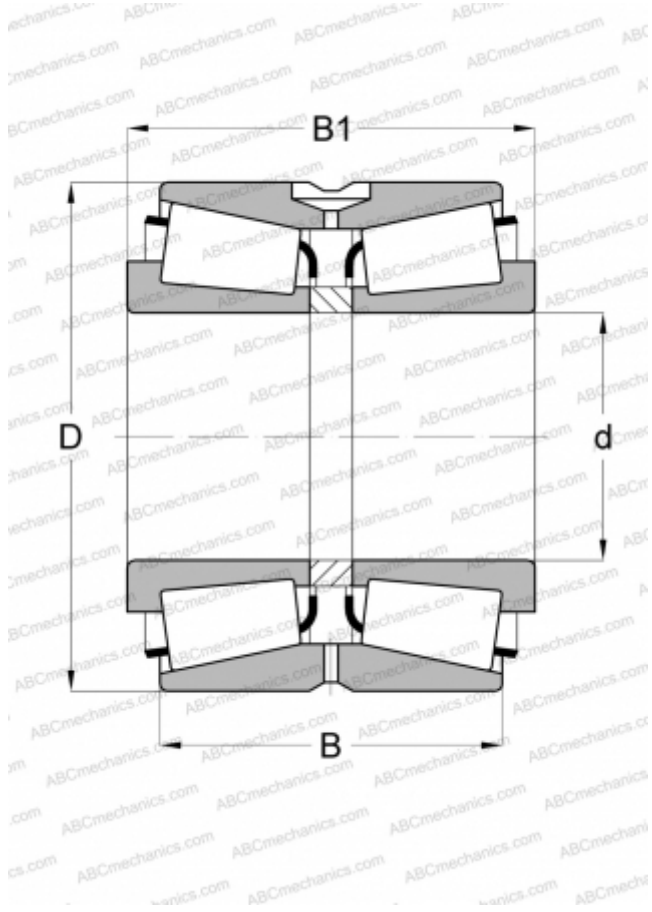

## EE526130.191CD TIMKEN

Tapered roller bearings

TYPE: Roller bearings, Tapered, Double row, O-arrangement, inch size, design 2 (FAG)

### Technical specification

#### DIMENSIONS, MM

d	330,200
D	482,600
B	177,800
C	127,000

#### WEIGHT, KG

97,700