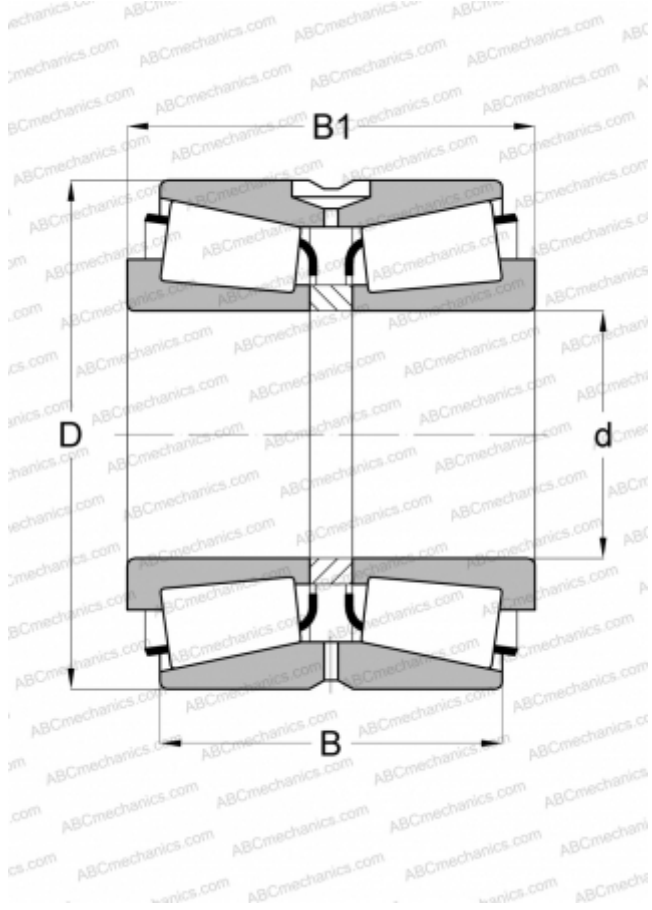

## 527366 FAG

Tapered roller bearings

TYPE: Roller bearings, Tapered, Double row, O-arrangement, inch size, design 2 (FAG)

### Technical specification

#### DIMENSIONS, MM

d	371,475
D	501,650
B	155,575
C	107,950

#### WEIGHT, KG

73,700